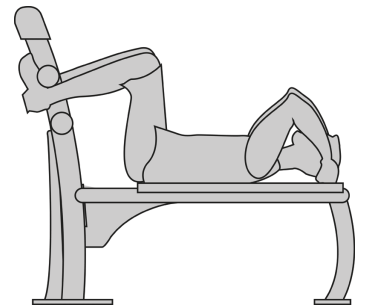

Ab bench

R37-UBX-223B

14+

1

0,7m

1 = 1,7m 2 = 0,5m 3 = 1,1m

MUSCULAR STIMULATION

MOVEMENTS

CERTIFICATIONS