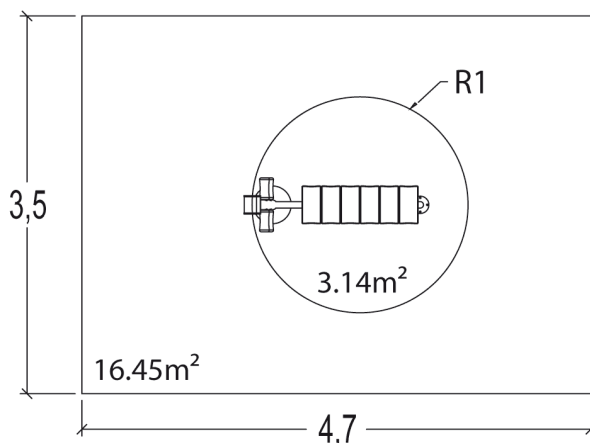

Ab bench

R37-UBX-223B

14+

1

0,7m

1 = 1,7m 2 = 0,5m 3 = 1,1m

MUSCULAR STIMULATION

MOVEMENTS

CERTIFICATIONS