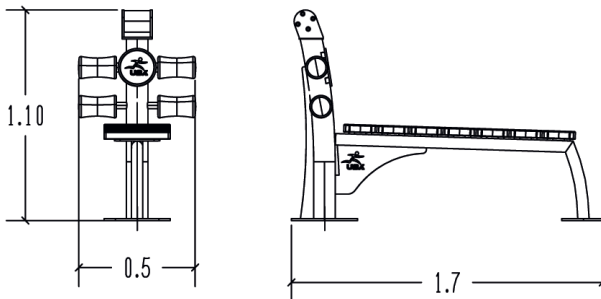

Ab bench

R37-UBX-223B

14+

1

0,7m

1 = 1,7m 2 = 0,5m 3 = 1,1m

MUSCULAR STIMULATION

MOVEMENTS

CERTIFICATIONS