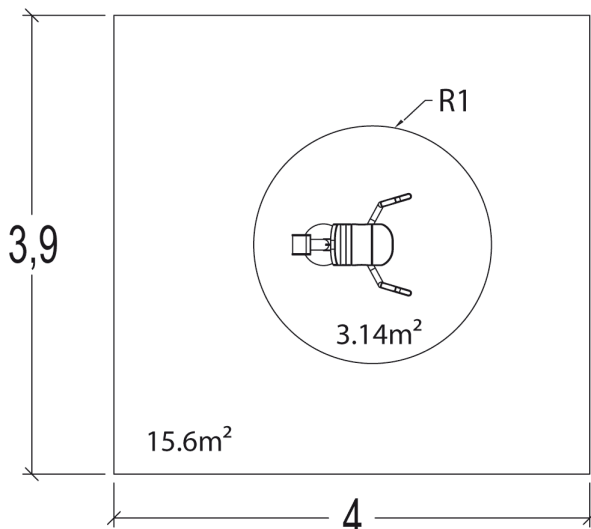

Hydraulic butterfly

R37-UBX-208B

14+

1

0,5m

1 = 1m 2 = 0,85m 3 = 1,45m

User controlled hydraulic piston

MUSCULAR STIMULATION