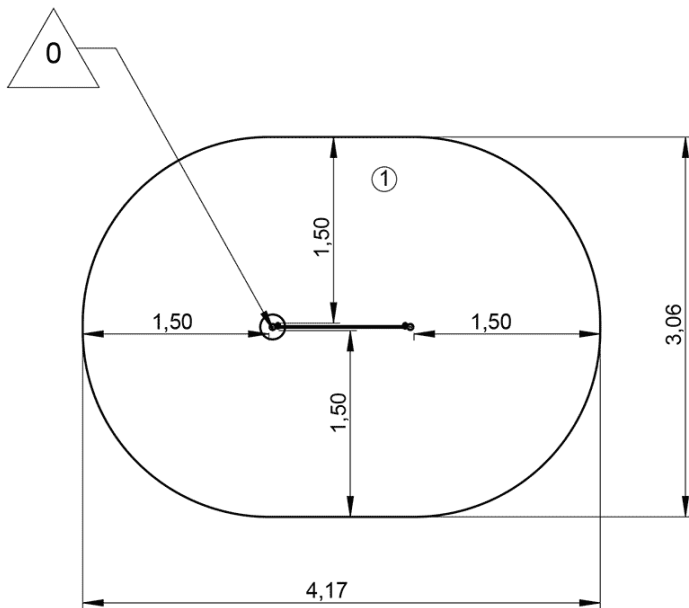

1+ | 2 | 0m | 1 = 1,15m 2 = 0,07m 3 = 1,2m

Motor disability
 Sensorial disabilities
 Learning disabilities

Installed on G3423 posts

Play value : **2**

role play

visual stimulation

Installation of equipment

Impact area =

- Impact area
- Free space

1	0m
	11m ²

0	00h00	0m³	11m²	33kg	32kg		0000-00-00