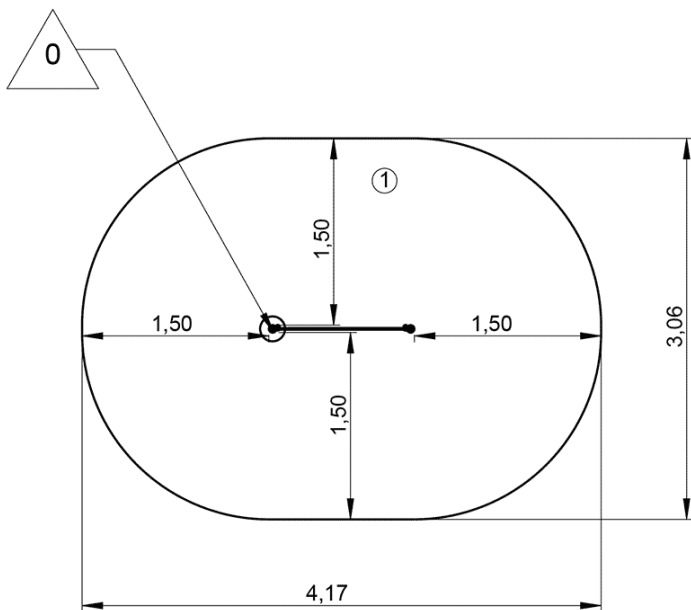

1+

2

0m

1 = 1,15m 2 = 0,07m 3 = 1,2m

Installed on G3423 posts

Play value : 2

role play

visual stimulation

Installation of equipment

Impact area =

- Impact area
- Free space

1	0m
11m ²	

0	00h00	0m³	11m²	33kg	32kg		0000-00-00