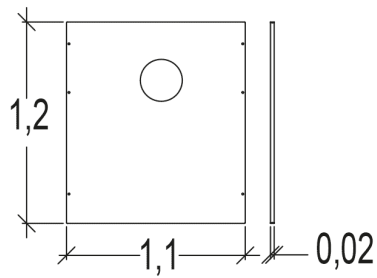

1+

2

0m

1 = 1,15m 2 = 0,07m 3 = 1,2m

Installed on G3423 posts

Play value : 2

role play

visual stimulation

Installation of equipment

Impact area =

- Impact area
- Free space

1	0m
11m ²	

0	00h00	0m³	11m²	33kg	32kg		0000-00-00