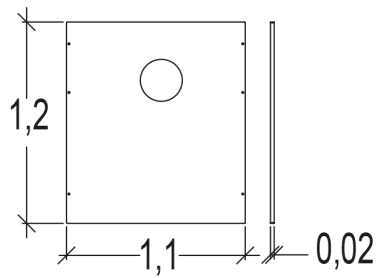

1+

2

0m

1 = 1,15m 2 = 0,07m 3 = 1,2m

Installed on G3423 posts

Play value : 2

role play

visual stimulation

## Installation of equipment

Impact area =

- Impact area
- Free space

1	0m
11m <sup>2</sup>	

0	00h00	0m <sup>3</sup>	11m <sup>2</sup>	33kg	32kg		0000-00-00