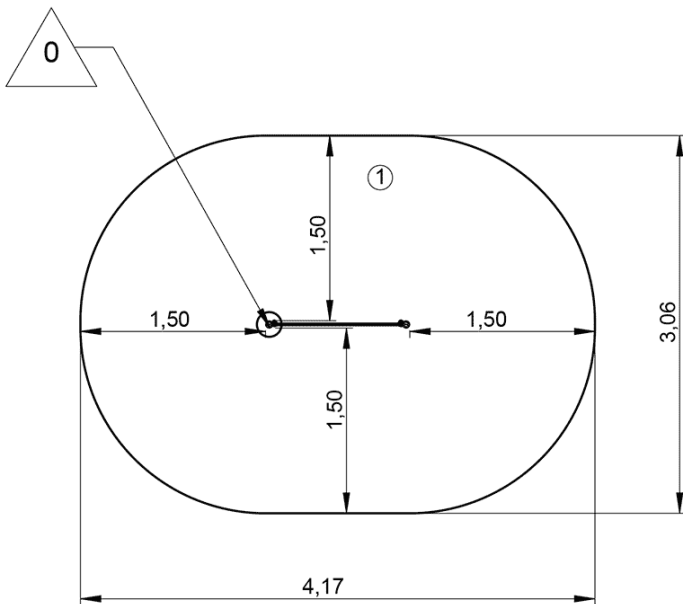

1+

2

0m

1 = 1,15m 2 = 0,07m 3 = 1,2m

Installed on G3423 posts

Play value : 2

role play

visual stimulation

## Installation of equipment

Impact area =

- Impact area
- Free space

1	0m
11m <sup>2</sup>	

0	00h00	0m <sup>3</sup>	11m <sup>2</sup>	33kg	32kg		0000-00-00