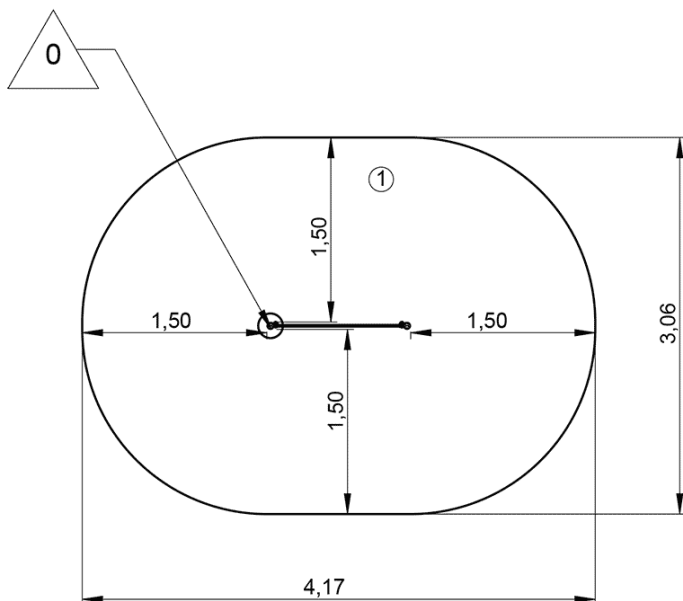

1+

2

0m

1 = 1,15m 2 = 0,07m 3 = 1,2m

Installed on G3423 posts

Play value : 2

role play

visual stimulation

Installation of equipment

Impact area =

- Impact area
- Free space

1	0m
	11m ²

2

00h30

0m³

11m²

33kg

32kg

Proludic

0000-00-00