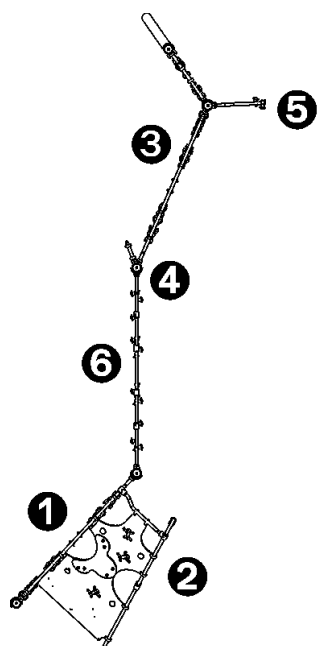

6+

20

2,9m

1 = 8,3m 2 = 1,9m 3 = 4,2m

Play value : 9

climbing

x4

climbing

x1

getting across

x4

- ① Rhombus
- ② Incline
- ③ Vertical
- ④ Medieval themed post
- ⑤ Climbing tubes
- ⑥ Climbing pole

Installation of equipment

Impact area =

- Impact area
- Free space

1	2,6m	5,5m ²
2	2,9m	71,5m ²

4

08h00

0.5m³

77m²

531kg

36kg

Proludic

0000-00-00