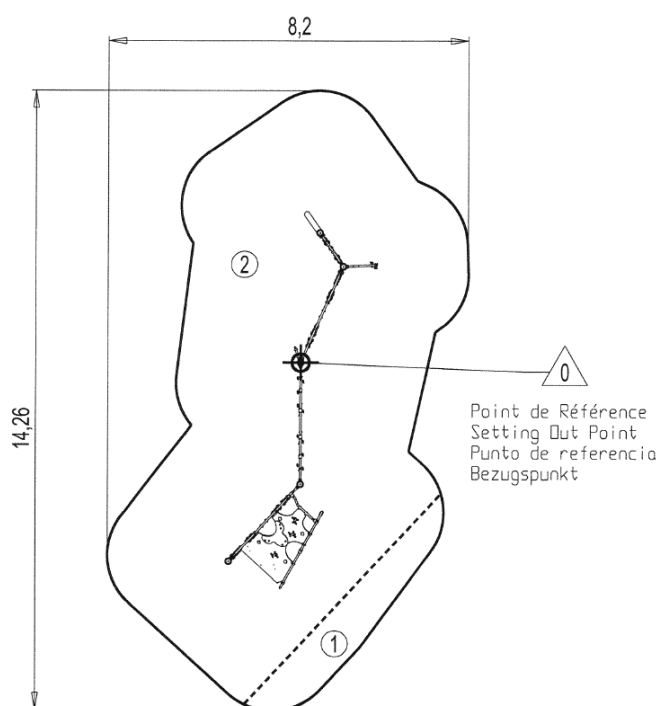

x1

getting across

x4

- ① Rhombus
- ② Incline
- ③ Vertical
- ④ Medieval themed post
- ⑤ Climbing tubes
- ⑥ Climbing pole

Installation of equipment

Impact area =

- Impact area
- Free space

1	2,6m	5,5m ²
2	2,9m	71,5m ²

4

08h00

0.5m³

77m²

531kg

36kg

Proludic

0000-00-00