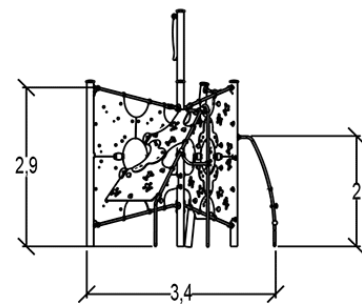

6+

20

2,9m

1 = 8,3m 2 = 1,9m 3 = 4,2m

Play value : 9

climbing

x4

climbing

x1

getting across

x4

- ① Rhombus
- ② Incline
- ③ Vertical
- ④ Medieval themed post
- ⑤ Climbing tubes
- ⑥ Climbing pole

Installation of equipment

Impact area =

- Impact area
- Free space

1	2,6m	5,5m ²
2	2,9m	71,5m ²

4

08h00

0.5m³

77m²

531kg

36kg

Proludic

0000-00-00