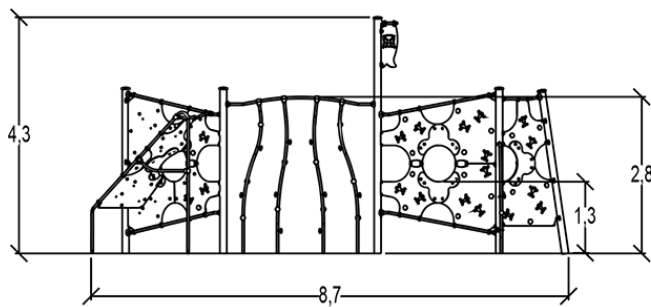

6+

20

2,9m

1 = 8,3m 2 = 1,9m 3 = 4,2m

Play value : 9

climbing

x4

climbing

x1

getting across

x4

- ① Rhombus
- ② Incline
- ③ Vertical
- ④ Medieval themed post
- ⑤ Climbing tubes
- ⑥ Climbing pole

Installation of equipment

Impact area =

- Impact area
- Free space

1	2,6m	5,5m ²
2	2,9m	71,5m ²

4

08h00

0.5m³

77m²

531kg

36kg

Proludic

0000-00-00