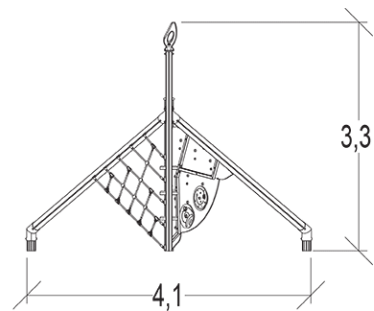

3+

20

2m

1 = 6,53m 2 = 4,14m 3 = 3,53m

Motor disability

Sensorial disabilities

Learning disabilities

Play value : 13

climbing

x1

meeting

x2

resting

x1

handling

x1