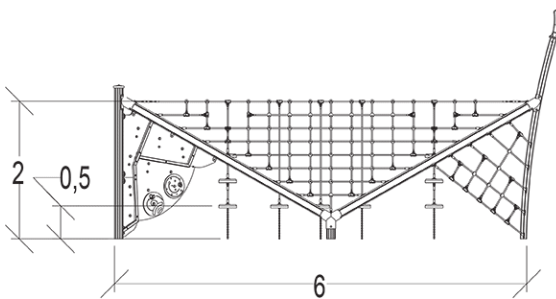

3+

20

2m

1 = 6,53m 2 = 4,14m 3 = 3,53m

Motor disability

Sensorial disabilities

Learning disabilities

Play value : 13

climbing

x1

meeting

x2

resting

x1

handling

x1