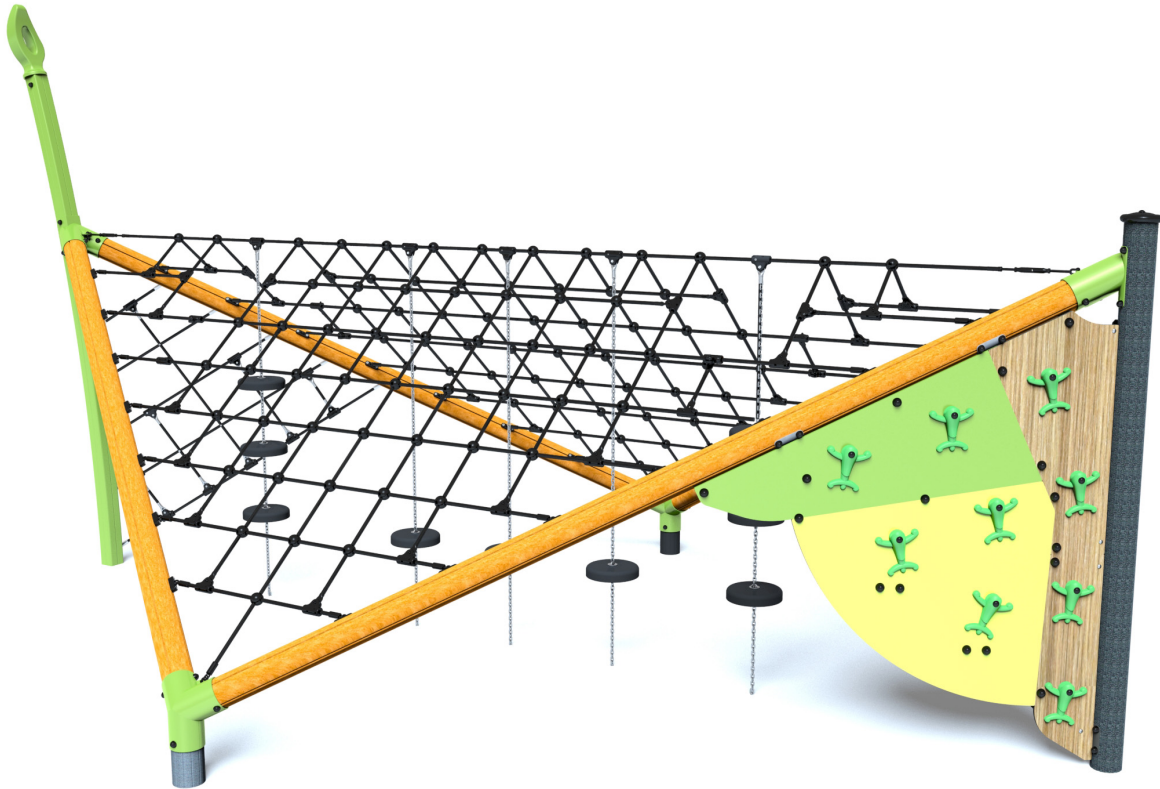

3+

20

2m

1 = 6,53m 2 = 4,14m 3 = 3,53m

Motor disability

Sensorial disabilities

Learning disabilities

Play value : 13

climbing

x1

meeting

x2

resting

x1

handling

x1

hiding

x1

sound stimulation

x1

climbing

x4

getting across

x2