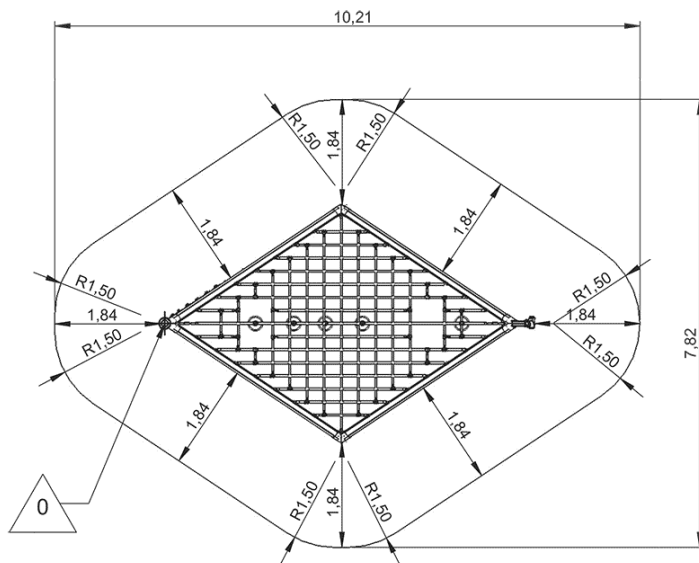

hiding

x1

sound stimulation

x1

climbing

x4

getting across

x2

- 1 Open Net
- 2 Climbing wall
- 3 Small net
- 4 Climbing rope
- 5 Suspended seat
- 6 Acoustic play pannel

Installation of equipment

Impact area =

- Impact area
- Free space

1	2m
	52m ²

2

08h00

1m³