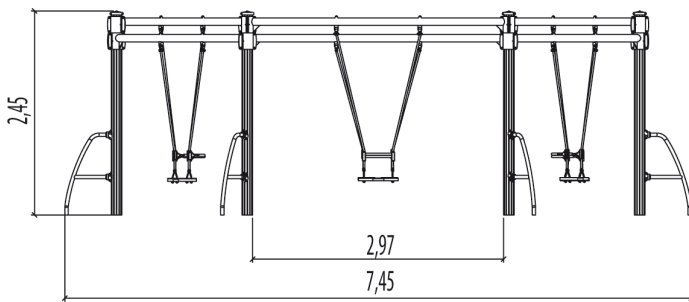

3+

6

1,4m

1 = 6,45m 2 = 7,45m 3 = 2,45m

Motor disability

Sensorial disabilities

Learning disabilities

Play value : 1

swinging