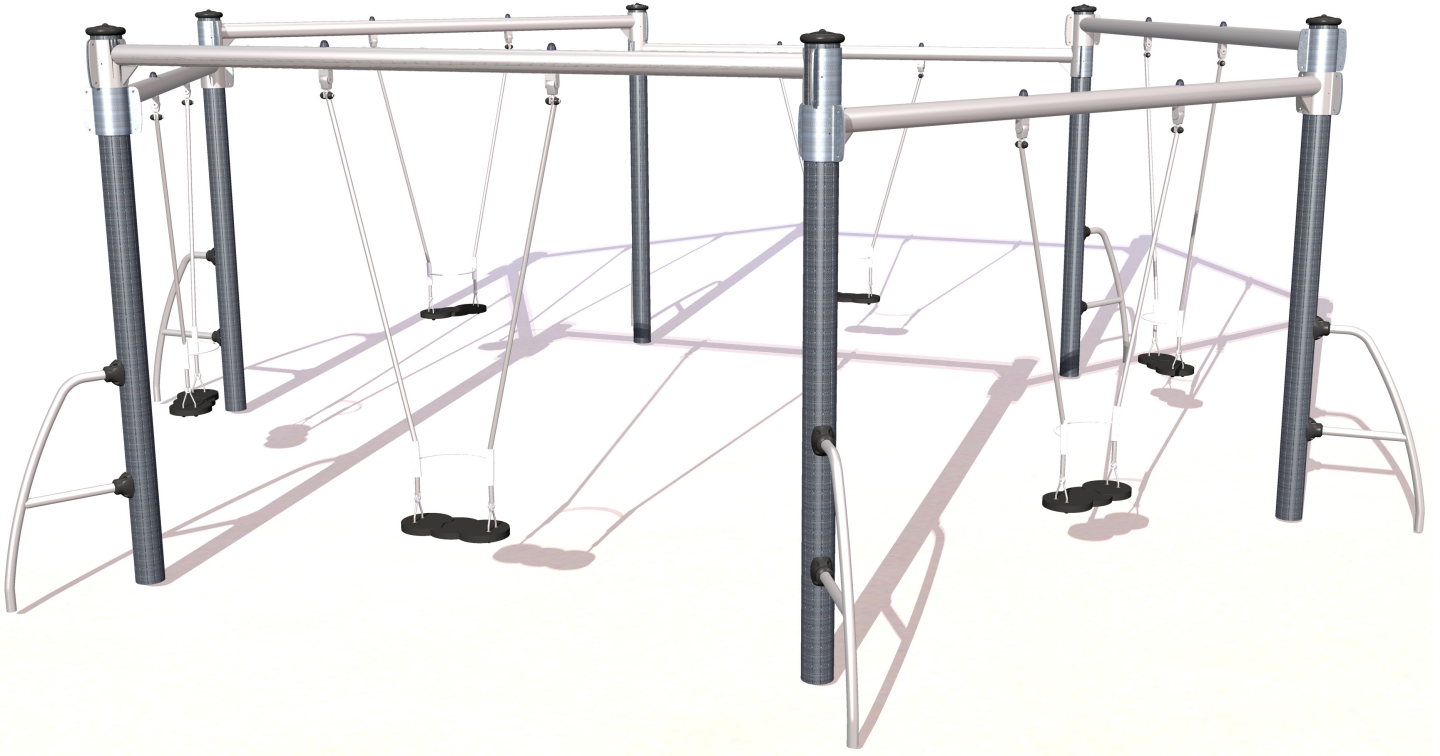

3+

6

1,4m

1 = 6,45m 2 = 7,45m 3 = 2,45m

Motor disability

Sensorial disabilities

Learning disabilities

Play value : 1

swinging