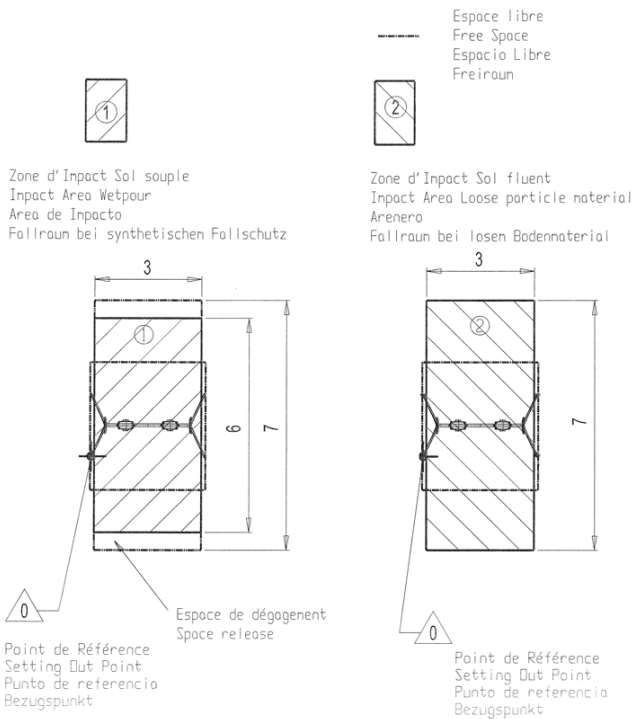

## Installation of equipment

Impact area =

- Impact area
- Free space

1	1,2m	18m <sup>2</sup>
2	1,2m	21m <sup>2</sup>

**2**

**01h30**

**0.11m<sup>3</sup>**

**18m<sup>2</sup>**