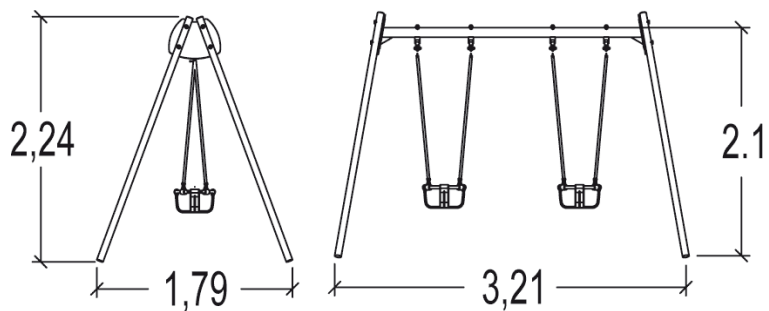

1-3

2

1,2m

1 = 3,21m 2 = 1,79m 3 = 2,24m

Motor disability

Sensorial disabilities

Learning disabilities

Play value : 3

## Installation of equipment

Impact area =

- Impact area
- Free space

1	1,2m	18m <sup>2</sup>
2	1,2m	21m <sup>2</sup>

**2**

**01h30**

**0.11m<sup>3</sup>**

**18m<sup>2</sup>**

**102kg**

**30kg**

**EN**  

---

**1176**

2009-09-01