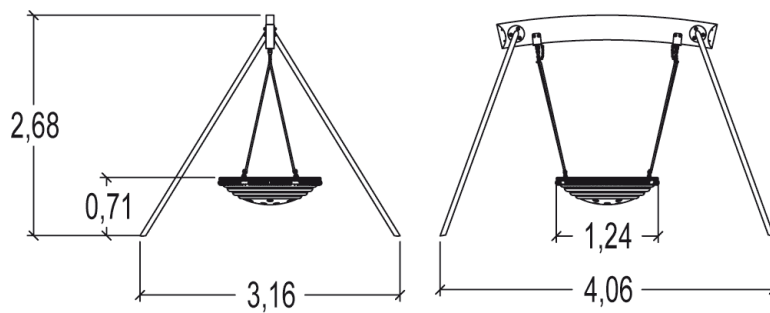

2+

5

1,55m

1 = 4,06m 2 = 3,16m 3 = 2,68m

Motor disability

Sensorial disabilities

Learning disabilities

Play value : 2

## Installation of equipment

Impact area =

-  Impact area
-  Free space

Point de Référence  
Setting Out Point  
Punto de referencia  
Bezugspunkt

		
1	1,55m	16m <sup>2</sup>
2	1,55m	21m <sup>2</sup>

2

04h00

1.5m<sup>3</sup>

16m<sup>2</sup>

169kg

42kg

*Proludic*

2015-02-10