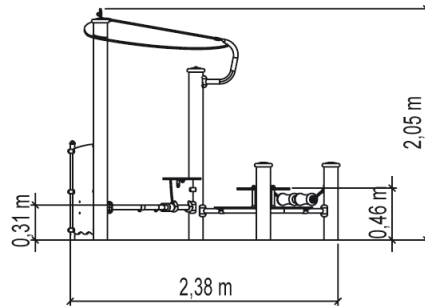

1-8

7

0,55m

1 = 2,6m 2 = 2,7m 3 = 2m

Motor disability

Sensorial disabilities

Learning disabilities

Play value :

x1

Installation of equipment

Impact area =

-  Impact area
-  Free space

Point de Référence
Setting Out Point
Punto de referencia
Bezugspunkt

		
1	0,55m	24m ²

							
2	03h00	0.3m ³	24m ²	205kg	19kg		2007-01-01