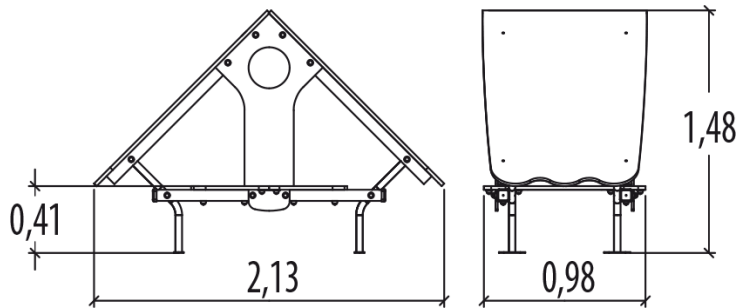

1+

6

0,6m

1 = 2,12m 2 = 0,98m 3 = 1,48m

Motor disability

Sensorial disabilities

Learning disabilities

Play value : 5

taking shelter

x1

Installation of equipment

Impact area =

-  Impact area
-  Free space

	
1	<0,6m
	19m ²

2

01h50

0.1m³

19m²

109kg

23kg

Proludic

0000-00-00