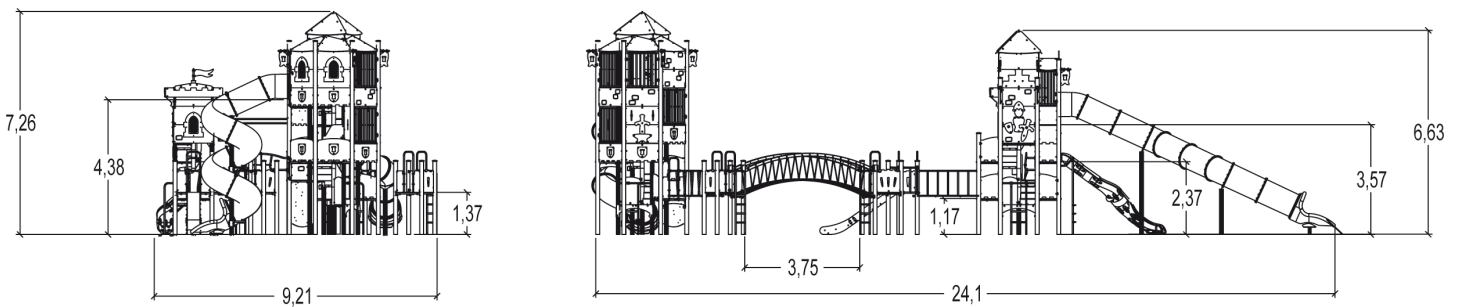

3+

75

2,37m

1 = 25m 2 = 8,4m 3 = 7,2m

Play value : 27

climbing

x1

role play

x3

sliding

x1

meeting

x3

handling

x2

hiding

x5

getting across

x4

Installation of equipment

Impact area =

— Impact area
 - - - Free space

		
1	0,97m	13m ²
2	1m	41m ²
3	1,17m	15,5m ²
4	1,37m	50,5m ²
5	1,77m	14,5m ²
6	2,37m	51,5m ²

0