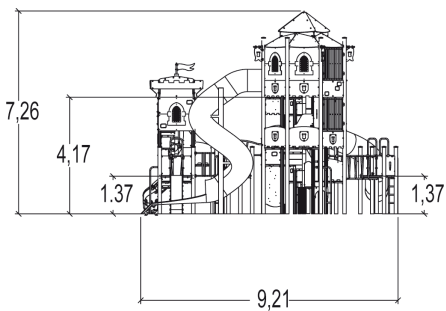

3+

75

2,37m

1 = 25m 2 = 8,4m 3 = 7,2m

Play value : 30

climbing

x1

role play

x3

sliding

x4

meeting

x3

handling

x2

hiding

x5

getting across

x4