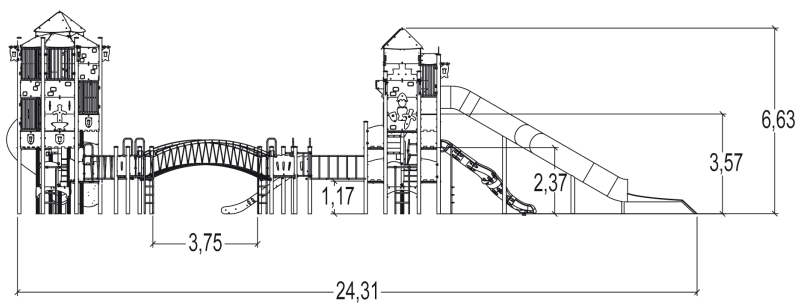

3+

75

2,37m

1 = 25m 2 = 8,4m 3 = 7,2m

Play value : 30

climbing

x1

role play

x3

sliding

x4

meeting

x3

handling

x2

hiding

x5

getting across

x4