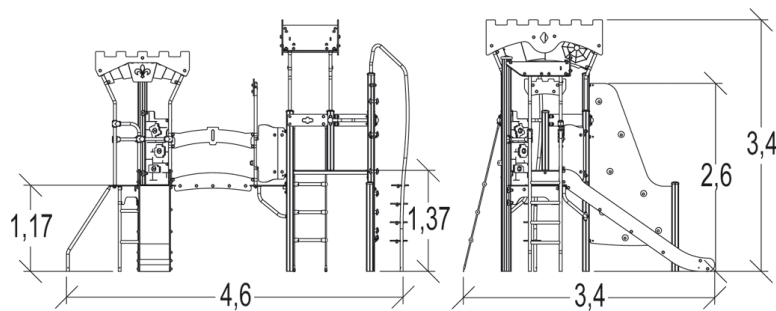

3+

22

2,6m

1 = 4,48m 2 = 3,35m 3 = 3,22m

Play value : 12

climbing

x1

sliding