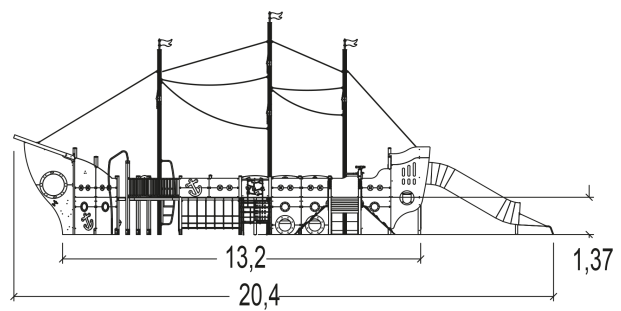

2+ | **85** | **2m** | **1 = 20,5m 2 = 16,8m 3 = 8,2m**

 Motor disability
 Sensorial disabilities
 Learning disabilities

Play value : **14**

 <p>sliding</p> <p>x1</p>	 <p>meeting</p> <p>x2</p>	 <p>resting</p> <p>x1</p>	 <p>handling</p> <p>x3</p>	 <p>thinking</p> <p>x3</p>	 <p>climbing</p> <p>x4</p>
--	--	--	---	---	--

Installation of equipment

Impact area =

-  Impact area
-  Free space

		
1	1,37m	182m ²
2	1,6m	11,5m ²
3	2m	19,5m ²

0

35h:0

3m³

213m²

5088kg

40kg

Proludic

2015-03-04