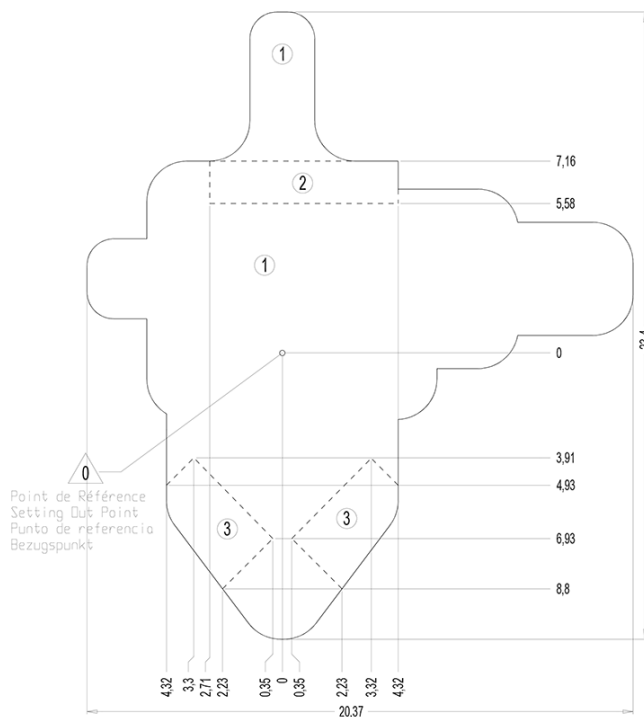

2+ | **85** | **2m** | **1 = 20,5m 2 = 16,8m 3 = 8,2m**

 Motor disability
 Sensorial disabilities
 Learning disabilities

Play value : **14**

 <p>sliding</p> <p>x1</p>	 <p>meeting</p> <p>x2</p>	 <p>resting</p> <p>x1</p>	 <p>handling</p> <p>x3</p>	 <p>thinking</p> <p>x3</p>	 <p>climbing</p> <p>x4</p>
--	--	--	---	---	--

Installation of equipment

Impact area =

-  Impact area
-  Free space

		
1	1,37m	182m ²
2	1,6m	11,5m ²
3	2m	19,5m ²

0

35h:0

3m³

213m²

5088kg

40kg

Proludic

2015-03-04