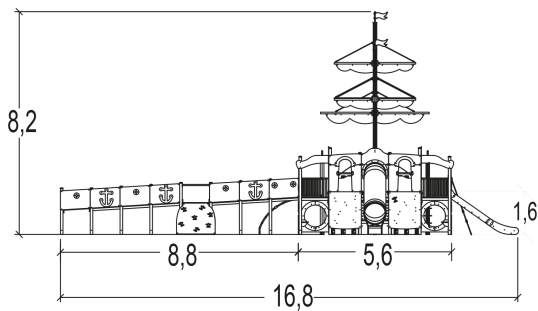

2+ | **85** | **2m** | **1 = 20,5m 2 = 16,8m 3 = 8,2m**

 Motor disability
 Sensorial disabilities
 Learning disabilities

Play value : **14**

 <p>sliding</p> <p>x1</p>	 <p>meeting</p> <p>x2</p>	 <p>resting</p> <p>x1</p>	 <p>handling</p> <p>x3</p>	 <p>thinking</p> <p>x3</p>	 <p>climbing</p> <p>x4</p>
--	--	--	---	---	--

Installation of equipment

Impact area =

-  Impact area
-  Free space

		
1	1,37m	182m ²
2	1,6m	11,5m ²
3	2m	19,5m ²

0

35h:0

3m³

213m²

5088kg

40kg

Proludic

2015-03-04