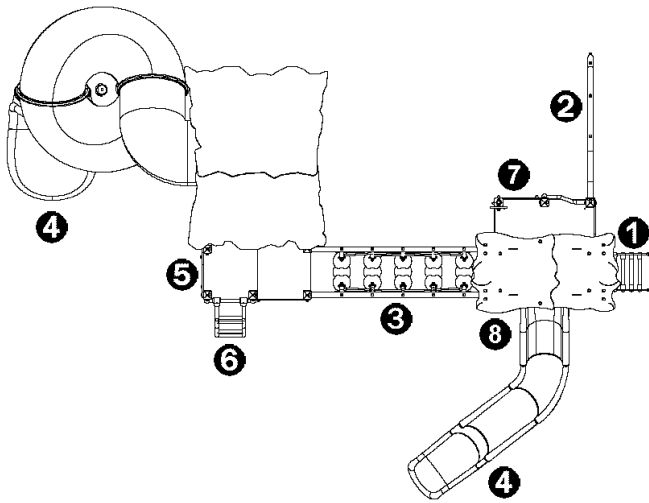

climbing

x4

getting across

x1

- ① Rope ladder
- ② Arched climbing net
- ③ Floating steps
- ④ Toboggan polyéthylène
- ⑤ Animal panel
- ⑥ Curved ladder
- ⑦ Spinning disc
- ⑧ Flower panel

Installation of equipment

Impact area =

- Impact area
- Free space

1	<0,6m	5,5m ²
2	1m	19m ²
3	1,77m	16,5m ²
4	2,5m	11,5m ²
5	2,6m	20m ²

4

40h00

0.6m³

72.5m²

1390kg