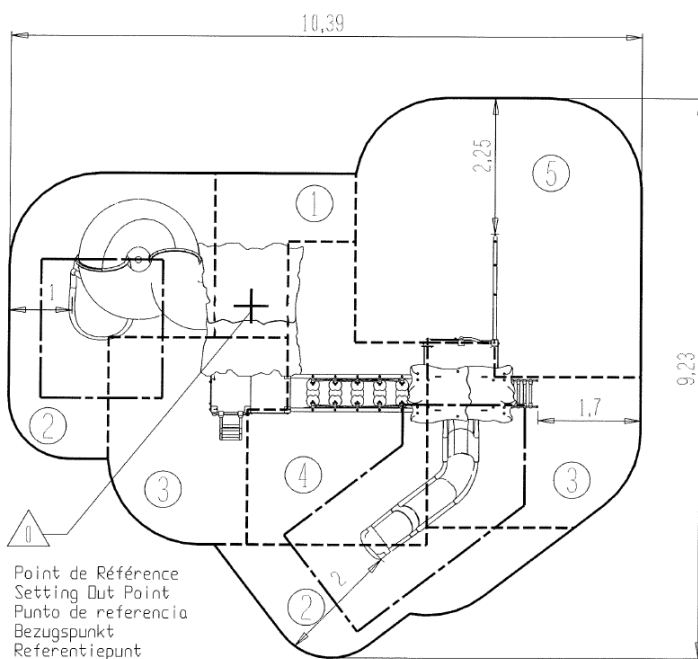

climbing

x4

getting across

x1

- ① Rope ladder
- ② Arched climbing net
- ③ Floating steps
- ④ Toboggan polyéthylène
- ⑤ Animal panel
- ⑥ Curved ladder
- ⑦ Spinning disc
- ⑧ Flower panel

Installation of equipment

Impact area =

- Impact area
- Free space

1	<0,6m	5,5m ²
2	1m	19m ²
3	1,77m	16,5m ²
4	2,5m	11,5m ²
5	2,6m	20m ²

4

40h00

0.6m³

72.5m²

1390kg