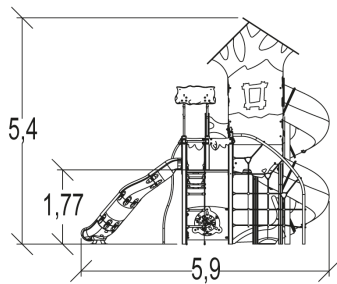

3+

32

2,6m

1 = 7,71m 2 = 5,92m 3 = 5,39m

Motor disability

Sensorial disabilities

Learning disabilities

Play value : 19