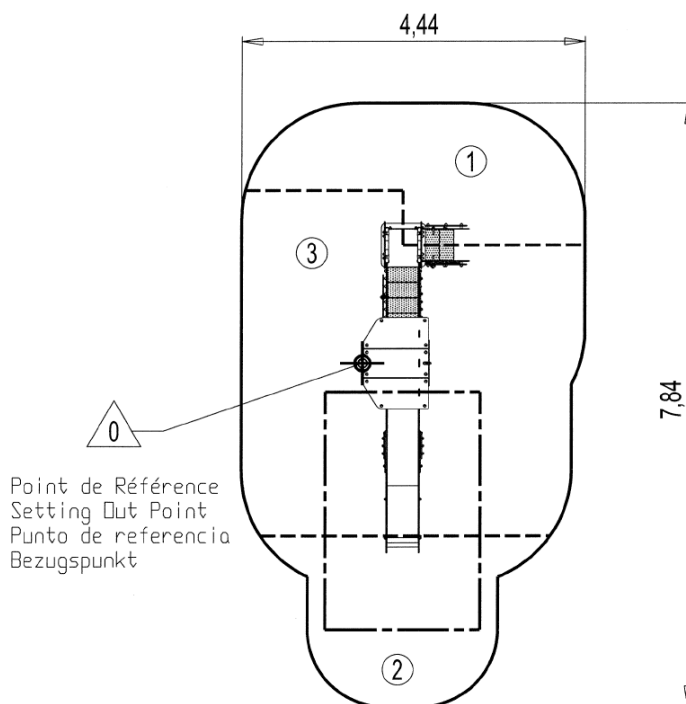

x2

tactile stimulation

x2

climbing

x2

- ① Slide
- ② Themed square platform
- ③ Stairway
- ④ Intermediate staircase
- ⑤ Maze panel
- ⑥ Themed tower
- ⑦ Climbing wall

Installation of equipment

Impact area =

- Impact area
- Free space

1	0,6m	5,5m ²
2	1m	5,5m ²
3	1,17m	17,5m ²

2

12h00

0.26m³

28.5m²

319kg

33kg