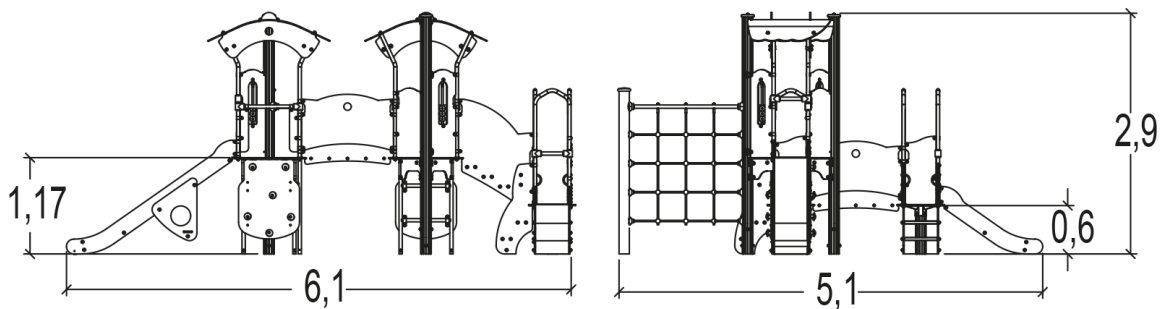

2+

35

1,8m

1 = 6,18m 2 = 5,16m 3 = 2,94m

Motor disability

Sensorial disabilities

Learning disabilities

Play value : 14

climbing

x1

sliding

x2

meeting

x2

resting

x1