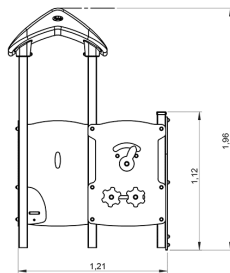

1+

8

0,55m

1 = 1,27m 2 = 1,21m 3 = 1,96m

Play value : 7

taking shelter

role play

resting

handling

meeting

visual stimulation

tactile stimulation

Installation of equipment

Impact area =

-  Impact area
-  Free space

	
1	,055m
	16m ²