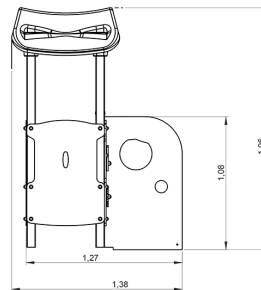

1+

8

0,55m

1 = 1,27m 2 = 1,21m 3 = 1,96m

Play value : 7

taking shelter

role play

resting

handling

meeting

visual stimulation

tactile stimulation

Installation of equipment

Impact area =

-  Impact area
-  Free space

	
1	,055m
	16m ²

2

04h00

0.15m³

16m²

120kg

54kg

Proludic

0000-00-00