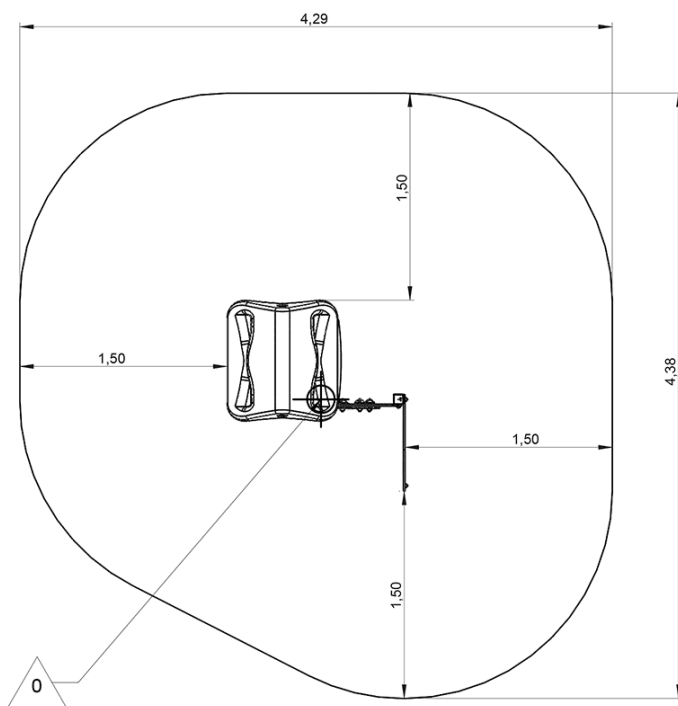

handling

meeting

visual stimulation

tactile stimulation

Installation of equipment

Impact area =

-  Impact area
-  Free space

	
1	,055m
	16m ²

2

04h00

0.15m³

16m²

120kg

54kg

Proludic

0000-00-00