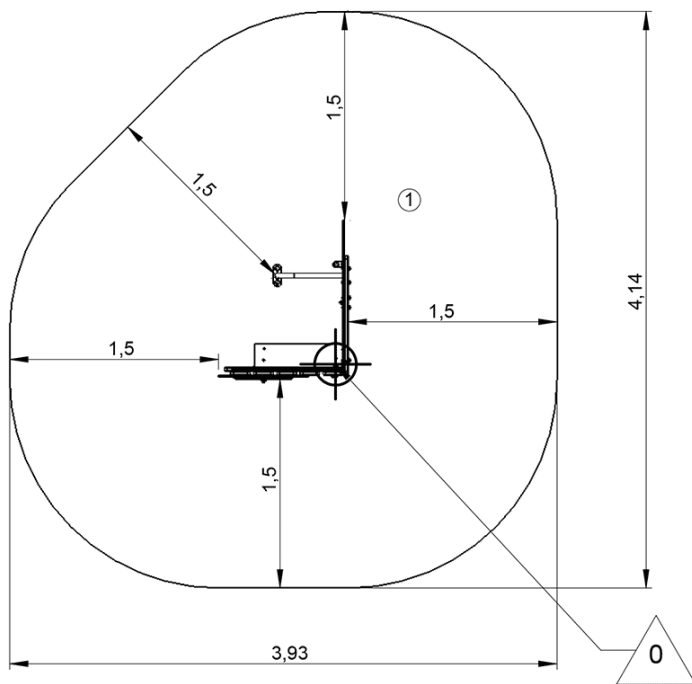

tactile stimulation

resting

Installation of equipment

Impact area =

-  Impact area
-  Free space

		
1	<0,6m	13,5m ²

							
2	02h00	0.15m ³	13.5m ²	70kg	6kg		0000-00-00