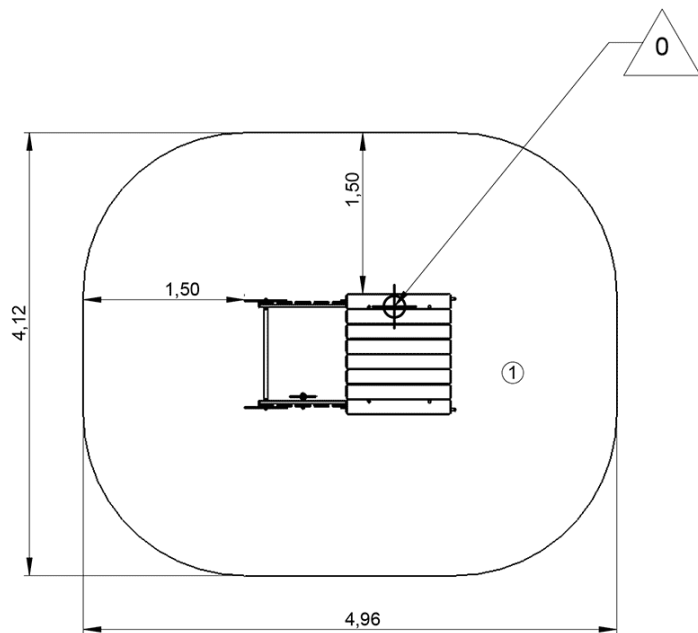

meeting

handling

taking shelter

resting

Installation of equipment

Impact area =

-  Impact area
-  Free space

		
1	0,75m	19m ²

							
2	02h00	0.15m ³	19m ²	170kg	7kg		0000-00-00