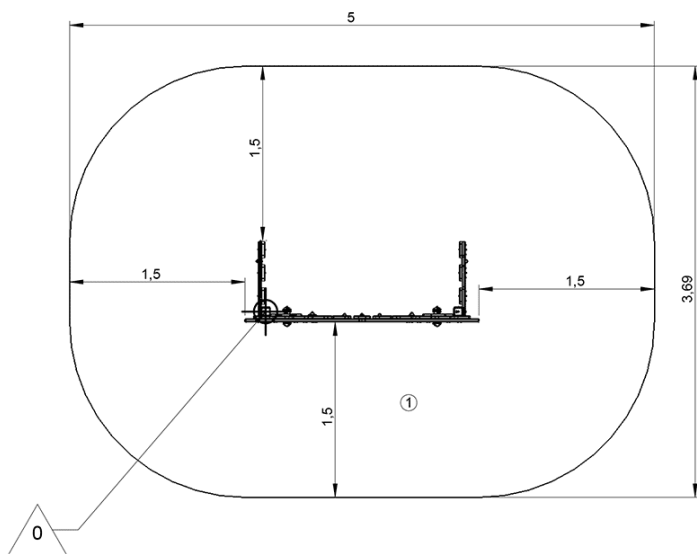

meeting

Installation of equipment

Impact area =

-  Impact area
-  Free space

		
1	<0,6m	17m ²

							
2	04h00	0.2m ³	17m ²	130kg	6kg		0000-00-00