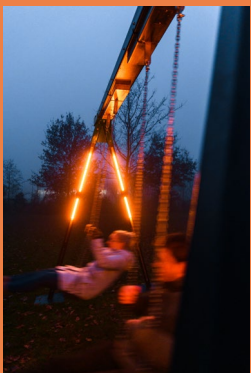

LxWxH 4525x1850x2650 mm

EN1176-1:2017

450 kg

Kinetic Swing

An all time favorite classic playground equipment just got better. Children and adults will have a hard time to let go of this swing. This swing is an indispensable piece in our traditional collection. As soon as you start swinging, Human Powered Energy will be generated. Not only is this super sustainable but it's also a lot of fun! The Swing uses this energy to produce awesome music accompanied by an interactive LED light show. Batteries and underground power cables are something from the past. The swinging motion generates all the energy you need. The industrial grade materials used and the durable powder coating make sure that this swing will provide fun for years. Is it time for different music? No problem! Change it at any time with a simple USB stick. It's time to get outdoors and start swinging!

All Playnetic products are weather resistant.

Playnetic products can enrich the playing experience through LED lighting technology.

Playnetic products offer fun, exciting and challenging games through brightly illuminated push buttons or other forms of input.