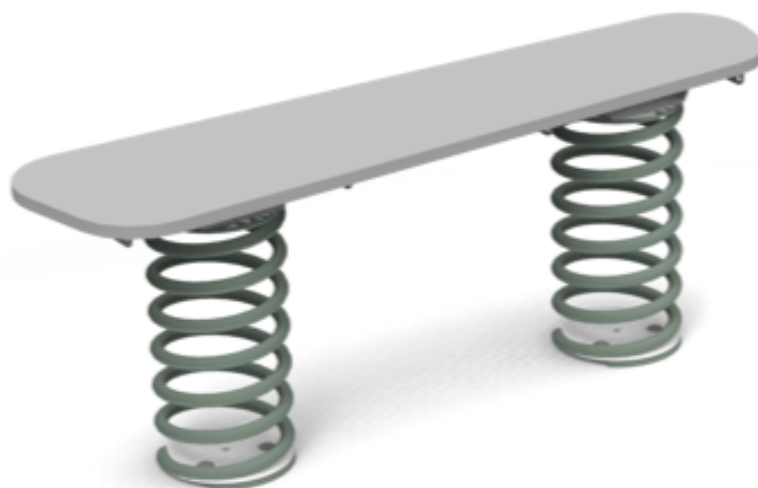

**Product:** Spring SURFER (A316)

<b>Type:</b>	Sandboxes	<b>Materials used:</b>
<b>Producer:</b>	FUN TIME ltd	<b>Structural poles:</b> Aluminium profile 90x90 mm with eloxed surface, <b>Handles and other steel parts:</b>
<b>Dimensions:</b>	1200 x 310 x 500 mm (length x width x height)	Stainless steel, <b>Roof and side panels:</b> HDPE sheets with 12, 15 or 19mm thickness. <b>Screws:</b> Stainless steel
<b>Safety area:</b>	-	
<b>Platform height:</b>	500mm	
<b>Max. fall height:</b>	500mm	
<b>User group:</b>	3-12.	
<b>Spare parts availability:</b>	Producer	