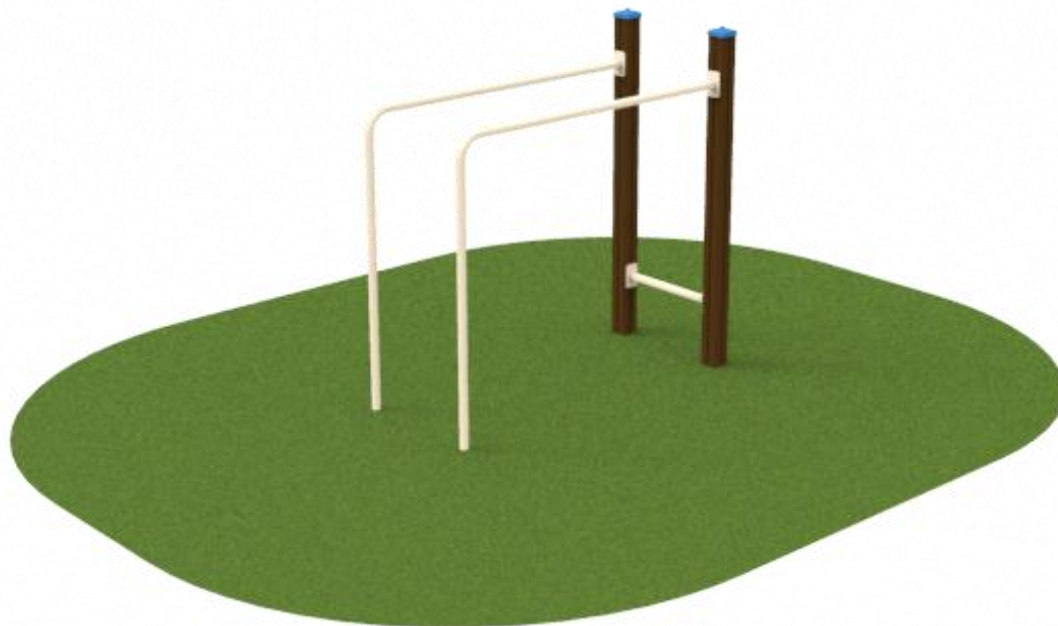

## Workout BOTTO 2 (A1015)

|                           |   |
|---------------------------|---|
| Type:                     | Workout   |
| Producer:                 | FUN TIME ltd                                      |
| Dimensions:               | 1550 x 680 x 1450 mm<br>(length x width x height) |
| Safety area:              | 4550 x 3680 mm                                    |
| Platform height:          | -   |
| Max. fall height:         | 1370 mm   |
| User group:               | 14+ years   |
| Spare parts availability: | Producer  |

### Materials used:

**Structural poles:** Aluminium profile 90x90 mm with eloxed surface, **Handles and other steel parts:** Steel with zinked layer and coloured powder coating, **Screws:** Stainless steel