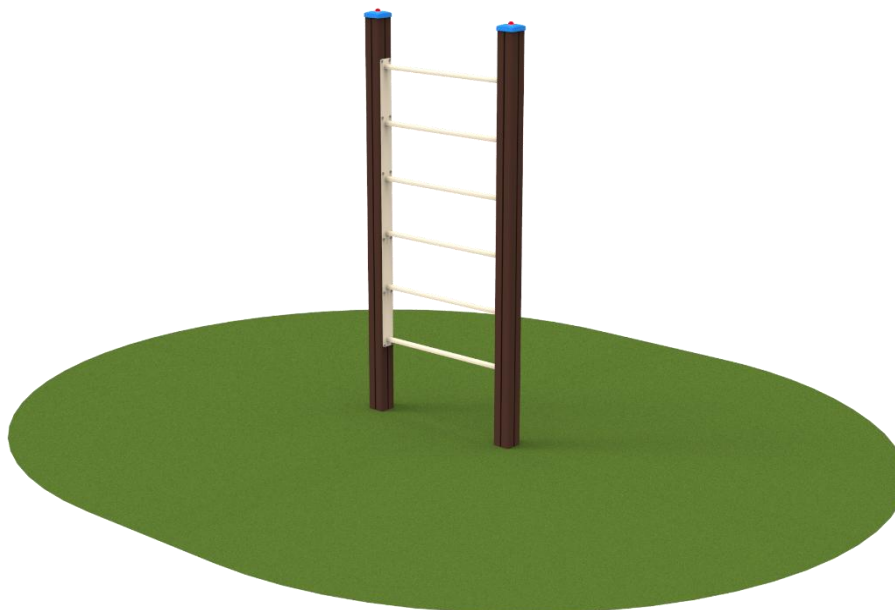

Product:

Workout JURAJ (A1009)

Type:
Producer:
Dimensions:
Safety area:
Platform height:
Max. fall height:
User group:
Spare parts availability:

Workout
FUN TIME ltd
890 x 90 x 2000 mm
(length x width x height)
4396 x 3599 mm
-
1500 mm
14+ years
Producer

Materials used:
Structural poles: Aluminium profile 90x90 mm with eloxed surface, **Handles and other steel parts:** Steel with zinked layer and coloured powder coating
Screws: Stainless steel