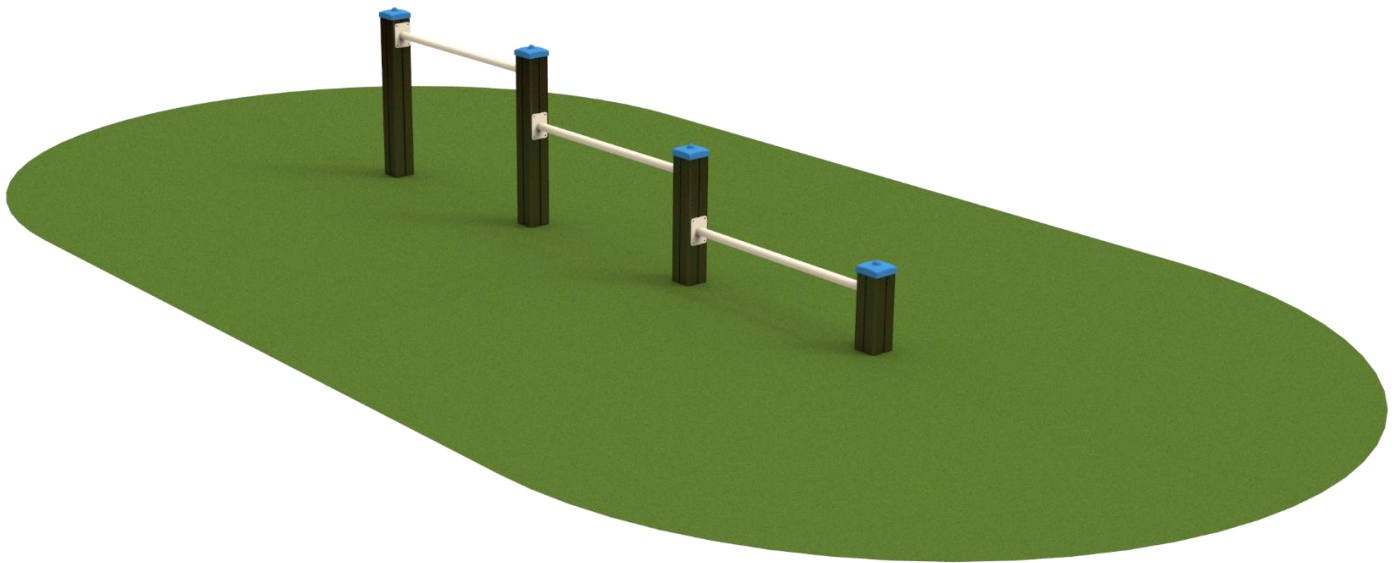

**Product:** **Workout SAMO 1 (A1006)**

<b>Type:</b>	Workout	<b>Materials used:</b>
<b>Producer:</b>	FUN TIME ltd	<b>Structural poles:</b> Aluminium profile 90x90 mm with eloxed surface, <b>Handles and other steel parts:</b> Steel with zinked layer and coloured powder coating
<b>Dimensions:</b>	2760 x 90 x 700 mm (length x width x height)	<b>Screws:</b> Stainless steel
<b>Safety area:</b>	5800 x 3010 mm	
<b>Platform height:</b>	-	
<b>Max. fall height:</b>	600 mm	
<b>User group:</b>	14+ years	
<b>Spare parts availability:</b>	Producer	