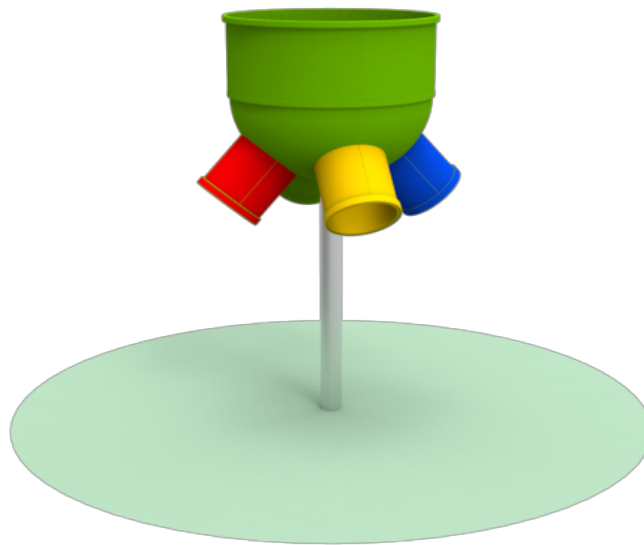

Product: **Basket (AM110)**

Type: Street furniture
Producer: FUN TIME ltd
Dimensions: 1220 x 1220 x 2000 mm
 (length x width x height)
Safety area:
Platform height:
Max. fall height: 456 mm
User group:
Spare parts availability: Producer

Materials used:
Structural poles: Aluminium profile 90x90 mm with eloxed surface, **Platform:** steel frame 880x880mm with wood-composite floor 140x24mm, **Stairs:** steel frame 670x140mm,, with wood-composite flooring 24mm thick, **Handles and other steel parts:** Steel with zinked layer and coloured powder coating. **Roof and side panels:** HDPE sheets wit 12, 15 or 19mm thickness. **Slide:** Polyethylene, **Screws:** Stainless steel