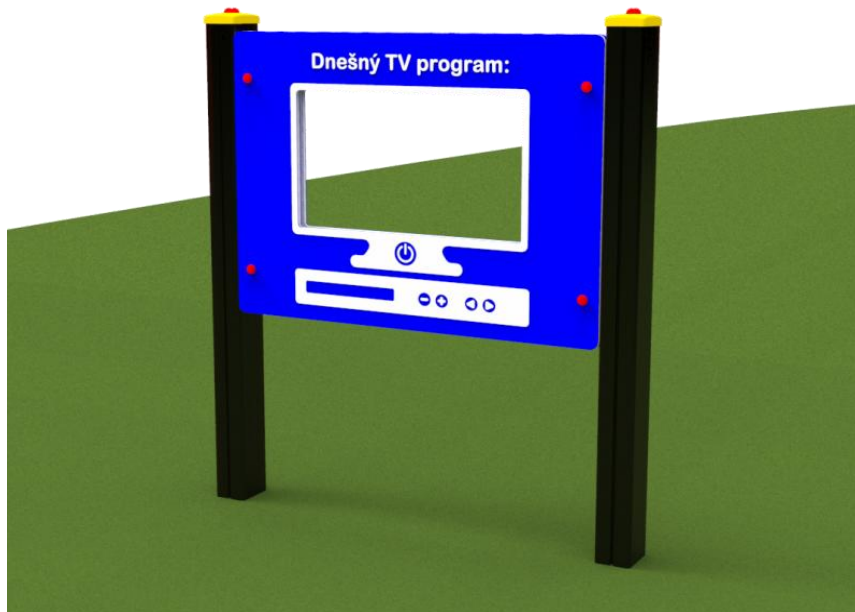

Product:

Interactive panel TV (A9081)

Type:
Producer:
Dimensions:
Safety area:
Platform height:
Max. fall height:
User group:
Spare parts availability:

Playpanels
FUN TIME ltd
 1200 x 100 x 1300 mm
 (length x width x height)
 4200 x 3000 mm
 -
 -
 2 - 9 years
 Producer

Materials used:
Structural poles: Aluminium profile 90x90 mm with eloxed surface, **Platform:** steel frame 880x880mm with wood-composite floor 140x24mm, **Stairs:** steel frame 670x140mm,, with wood-composite flooring 24mm thick, **Handles and other steel parts:** Steel with zinked layer and coloured powder coating. **Roof and side panels:** HDPE sheets wit 12, 15 or 19mm thickness. **Slide:** Polyethylene, **Screws:** Stainless steel