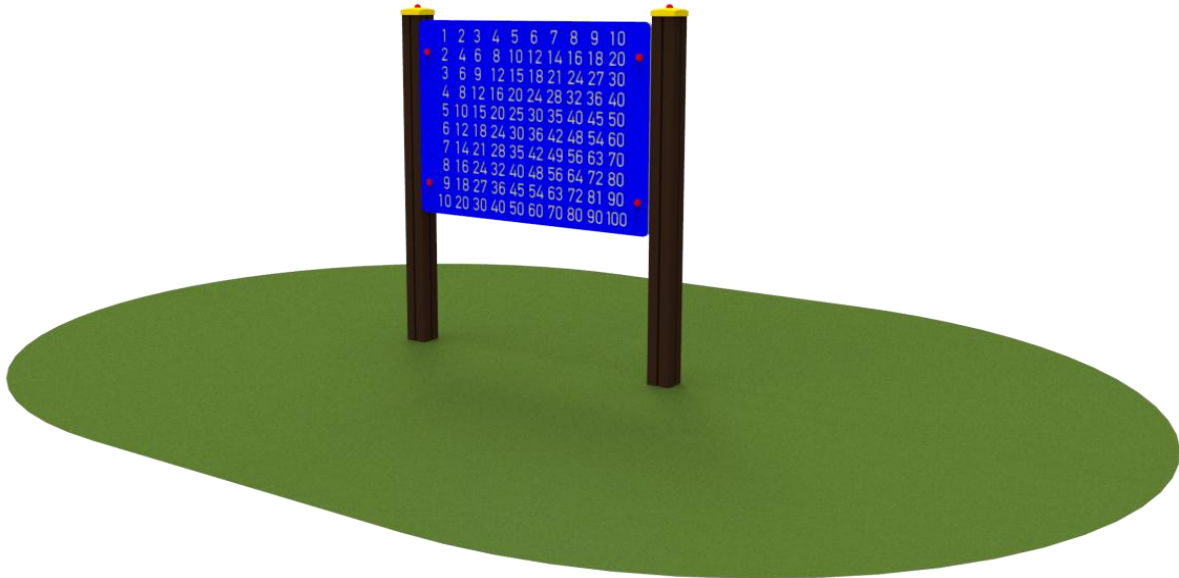

Product:

## Interactive panel MULTIPLICATION (A9074)

<b>Type:</b>	Playpanels	<b>Materials used:</b>
<b>Producer:</b>	FUN TIME ltd	<b>Structural poles:</b> Aluminium profile 90x90 mm with eloxed surface, <b>Platform:</b> steel frame 880x880mm with wood-composite floor 140x24mm , <b>Stairs:</b> steel frame 670x140mm,, with wood-composite flooring 24mm thick, <b>Handles and other steel parts:</b> Steel with zinked layer and coloured powder coating.
<b>Dimensions:</b>	1200 x 100 x 1300 mm (length x width x height)	<b>Roof and side panels:</b> HDPE sheets wit 12, 15 or 19mm thickness. <b>Slide:</b> Polyethylene, <b>Screws:</b> Stainless steel
<b>Safety area:</b>	4200 x 3000 mm	
<b>Platform height:</b>	-	
<b>Max. fall height:</b>	-	
<b>User group:</b>	2 - 9 years	
<b>Spare parts availability:</b>	Producer	