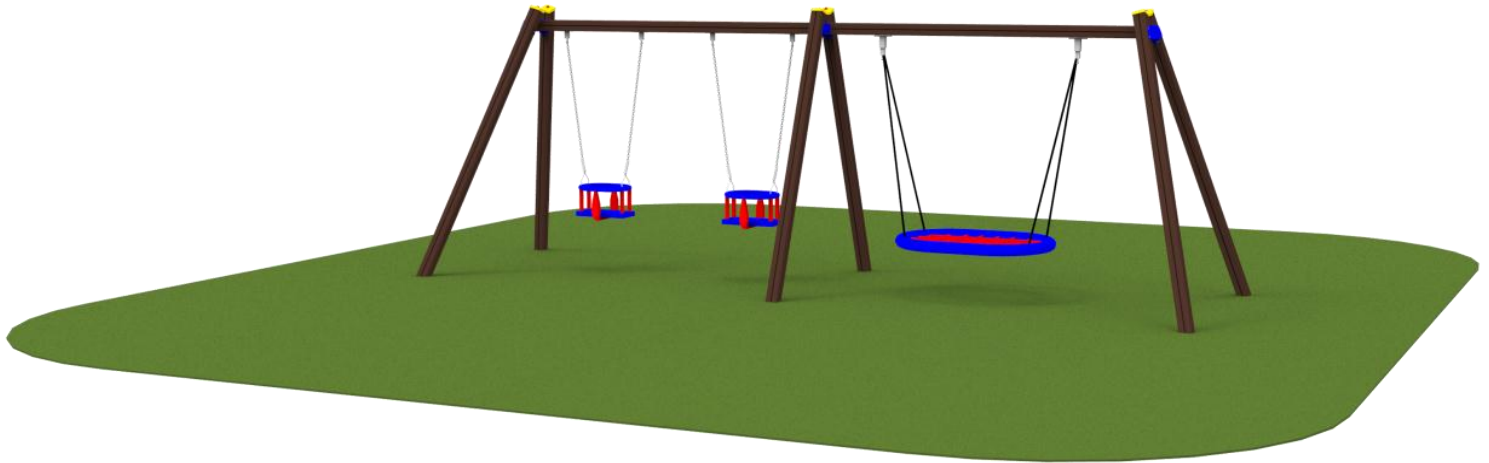

Product: **Double swing + nest swing (A210)**

Type: Swings
Producer: FUN TIME ltd
Dimensions: 6180 x 1909 x 2210 mm
 (length x width x height)
Safety area: 7100 x 6700 mm
Platform height: -
Max. fall height: 1250 mm
User group: 3-12 years
Spare parts availability: Producer

Materials used:
Structural poles: Aluminium profile 90x90 mm with eloxed surface, **Platform:** steel frame 880x880mm with wood-composite floor 140x24mm, **Stairs:** steel frame 670x140mm,, with wood-composite flooring 24mm thick, **Handles and other steel parts:** Steel with zinked layer and coloured powder coating.
Roof and side panels: HDPE sheets wit 12, 15 or 19mm thickness. **Slide:** Polyethylene, **Screws:** Stainless steel