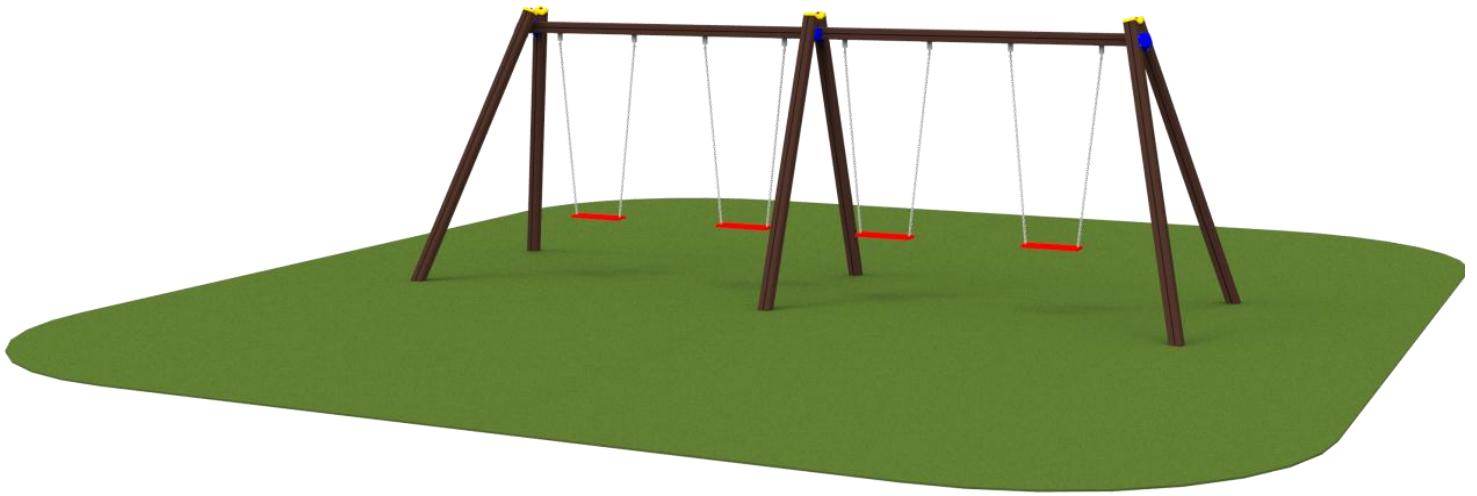

**Product:** Quatro swing (A207)

**Type:** Swings  
**Producer:** FUN TIME ltd  
**Dimensions:** 6180 x 1909 x 2210 mm  
 (length x width x height)  
**Safety area:** 7100 x 6700 mm  
**Platform height:** -  
**Max. fall height:** 1250 mm  
**User group:** 3-12 years  
**Spare parts availability:** Producer

**Materials used:**  
**Structural poles:** Aluminium profile 90x90 mm with eloxed surface, **Platform:** steel frame 880x880mm with wood-composite floor 140x24mm, **Stairs:** steel frame 670x140mm,, with wood-composite flooring 24mm thick, **Handles and other steel parts:** Steel with zinked layer and coloured powder coating.  
**Roof and side panels:** HDPE sheets wit 12, 15 or 19mm thickness. **Slide:** Polyethylene, **Screws:** Stainless steel