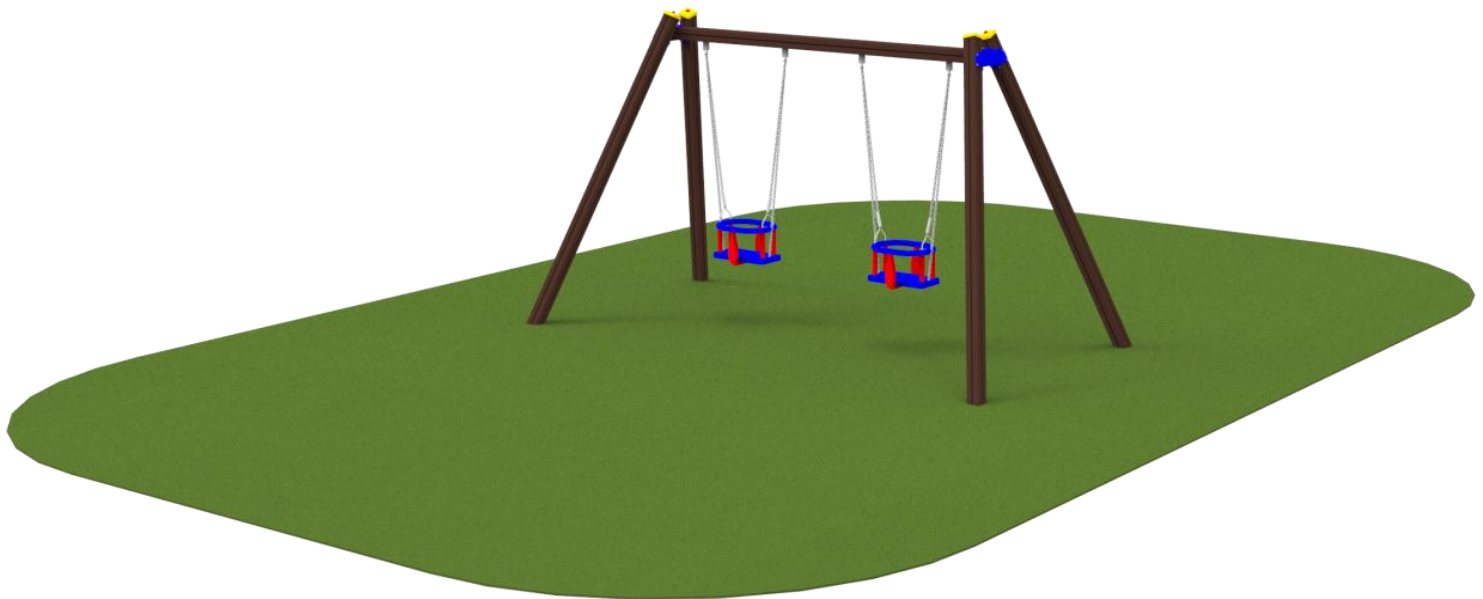

Product:

Double baby swing (A204)

Type:	Swings
Producer:	FUN TIME ltd
Dimensions:	3698 x 1909 x 2210 mm (length x width x height)
Safety area:	7100 x 4215 mm / 30 m ²
Platform height:	-
Max. fall height:	1250 mm
User group:	3-12 years
Spare parts availability:	Producer

Materials used:

Structural poles: Aluminium profile 90x90 mm with eloxed surface, **Platform:** steel frame 880x880mm with wood-composite floor 140x24mm, **Stairs:** steel frame 670x140mm,, with wood-composite flooring 24mm thick, **Handles and other steel parts:** Steel with zinked layer and coloured powder coating. **Roof and side panels:** HDPE sheets wit 12, 15 or 19mm thickness. **Slide:** Polyethylene, **Screws:** Stainless steel