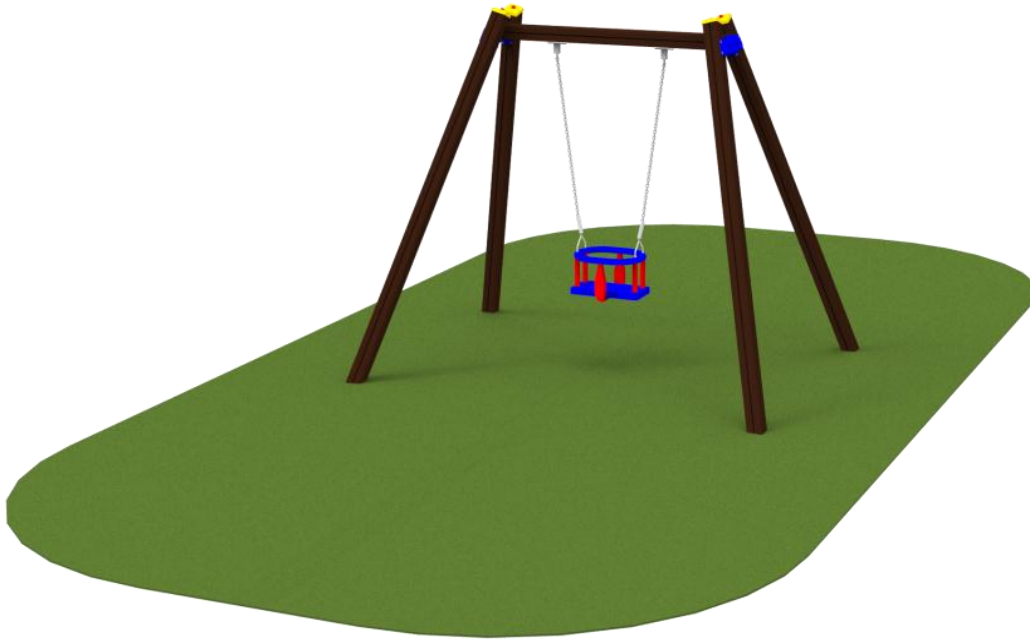

Product:

Single baby swing (A201)

Type:

Swings

Producer:

FUN TIME ltd

Dimensions:

2560 x 1909 x 2210 mm
(length x width x height)

Safety area:

7100 x 3100 mm

Platform height:

-

Max. fall height:

1250 mm

User group:

3-12 years

Spare parts availability:

Producer

Materials used:

Structural poles: Aluminium profile 90x90 mm with eloxed surface, **Platform:** steel frame 880x880mm with wood-composite floor 140x24mm, **Stairs:** steel frame 670x140mm,, with wood-composite flooring 24mm thick, **Handles and other steel parts:** Steel with zinked layer and coloured powder coating. **Roof and side panels:** HDPE sheets wit 12, 15 or 19mm thickness. **Slide:** Polyethylene, **Screws:** Stainless steel