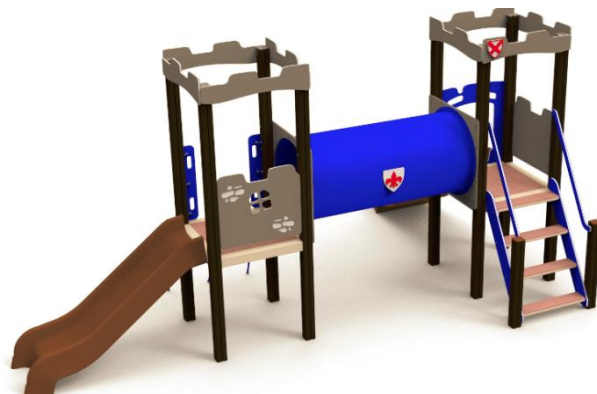

Product:

EVA (A7523)

Type:

Multifunctional tower

Producer:

FUN TIME ltd

Dimensions:

4940 x 3080 x 2780 mm
(length x width x height)

Safety area:

8600 x 6430 mm / 42 m²

Platform height:

990 mm

Max. fall height:

990 mm

User group:

3-12 years

Spare parts availability:

Producer

Materials used:

Structural poles: Aluminium profile 90x90 mm with eloxed surface, **Platform:** steel frame 880x880mm with wood-composite floor 140x24mm, **Stairs:** steel frame 670x140mm, with wood-composite flooring 24mm thick, **Handles and other steel parts:** Steel with zinked layer and coloured powder coating. **Roof and side panels:** HDPE sheets wit 12, 15 or 19mm thickness. **Slide:** Polyethylene, **Screws:** Stainless steel