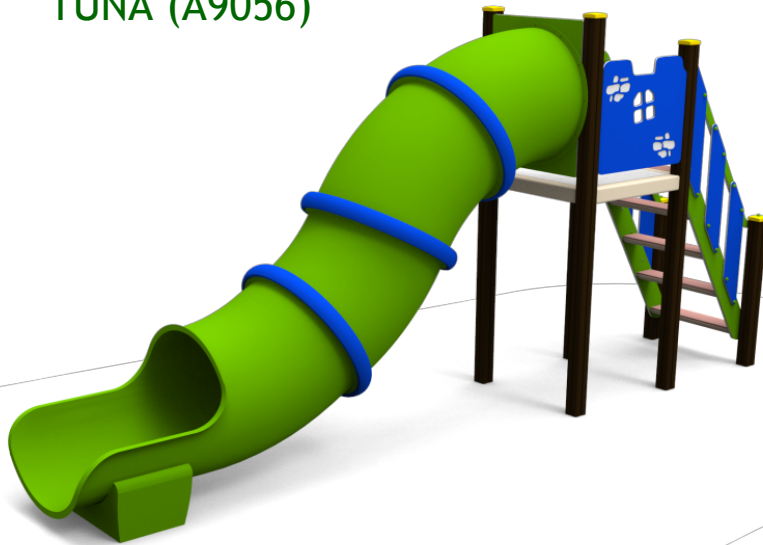

Product: TUNA (A9056)

Type: Slides
Producer: FUN TIME ltd
Dimensions: 4870x 900 x 2400 mm
 (length x width x height)
Safety area: 8370 x 4509 mm , 32m2
Platform height: 1400 mm
Max. fall height: 1400 mm
User group: 3-12 years
Spare parts availability: Producer

Materials used:
Structural poles: Aluminium profile 90x90 mm with eloxed surface, **Platform:** steel frame 880x880mm with wood-composite floor 140x24mm , **Stairs:** steel frame 670x140mm,, with wood-composite flooring 24mm thick, **Handles and other steel parts:** Steel with zinked layer and coloured powder coating. **Roof and side panels:** HDPE sheets wit 12, 15 or 19mm thickness. **Slide:** Polyethylene, **Screws:** Stainless steel