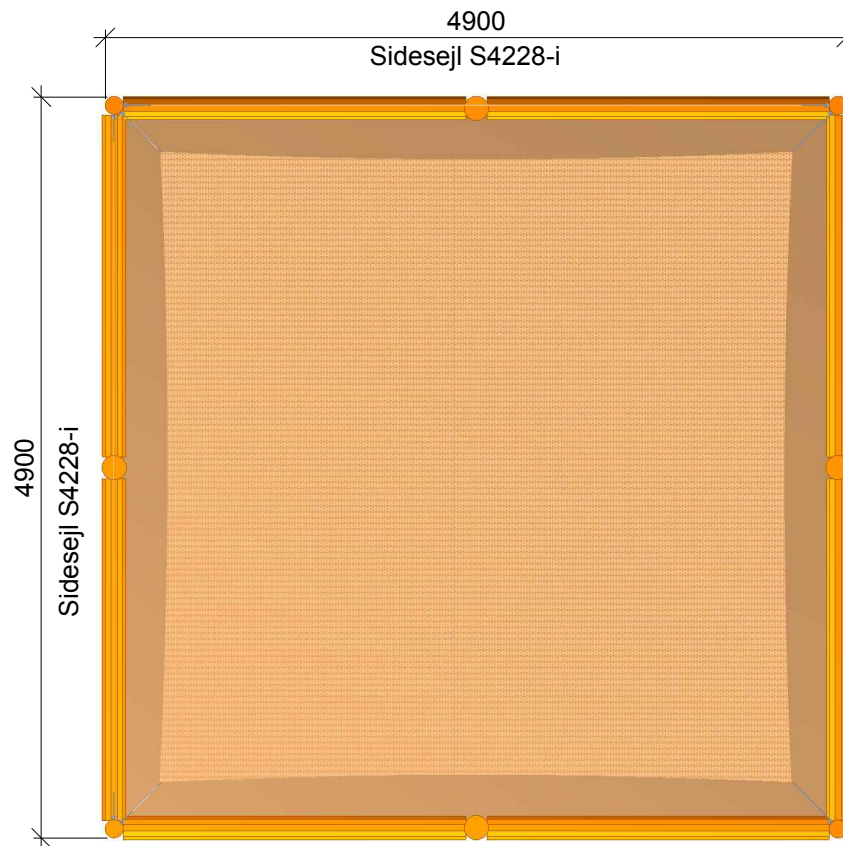

| | |
|-----------------------|--------|
| NORLEG | |
| Sandkasse med solsejl | |
| T9734 | |
| Dato 16.11.2015 | REV. - |

< 600

≥ EN 1176

This drawing is the property of NORLEG and pursuant to current legislation may not be copied, transferred to or used by any third party. Should this drawing be used, a fee of 10% of the assumed contract price will be charged.