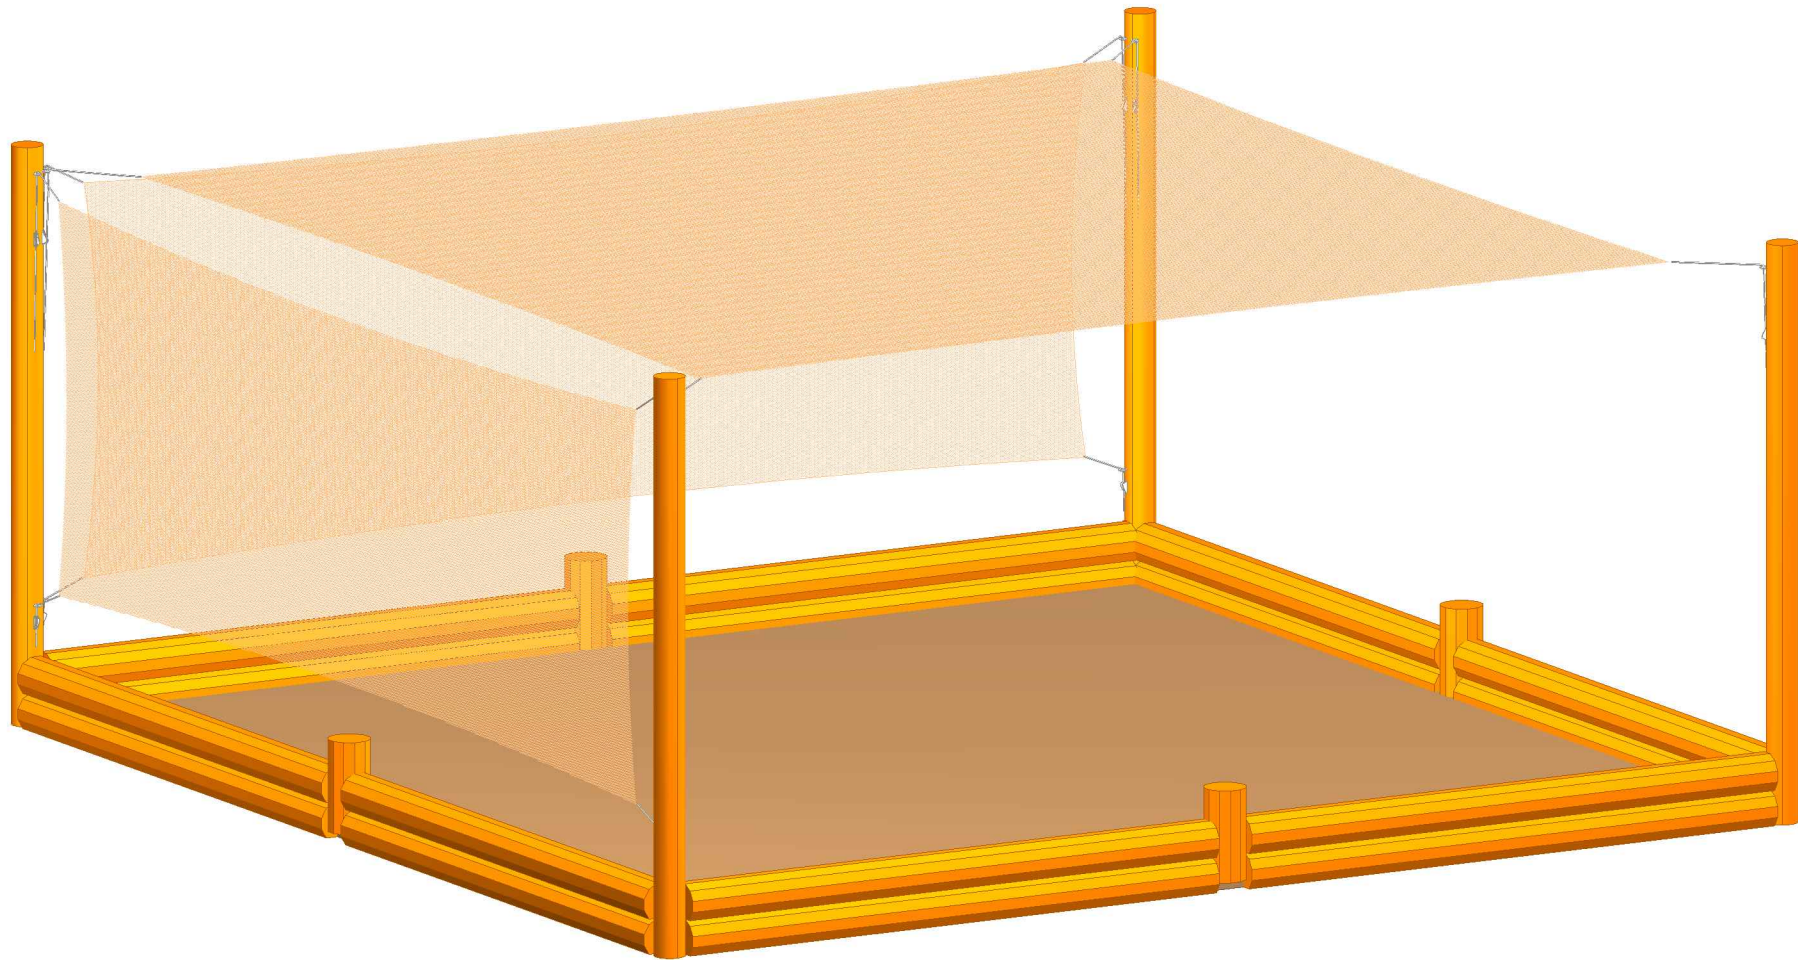

| | |
|-----------------------|--------|
| NORLEG | |
| Sandkasse med solsejl | |
| T9734 | |
| Dato 16.11.2015 | REV. - |

< 600

≥ EN 1176

This drawing is the property of NORLEG and pursuant to current legislation may not be copied, transferred to or used by any third party. Should this drawing be used, a fee of 10% of the assumed contract price will be charged.

1:50

| | |
|-----------------------|--------|
| NORLEG - 3D | |
| Sandkasse med solsejl | |
| T9734 | |
| Dato 16.11.2015 | REV. - |

This drawing is the property of NORLEG and pursuant to current legislation may not be copied, transferred to or used by any third party. Should this drawing be used, a fee of 10% of the assumed contract price will be charged.