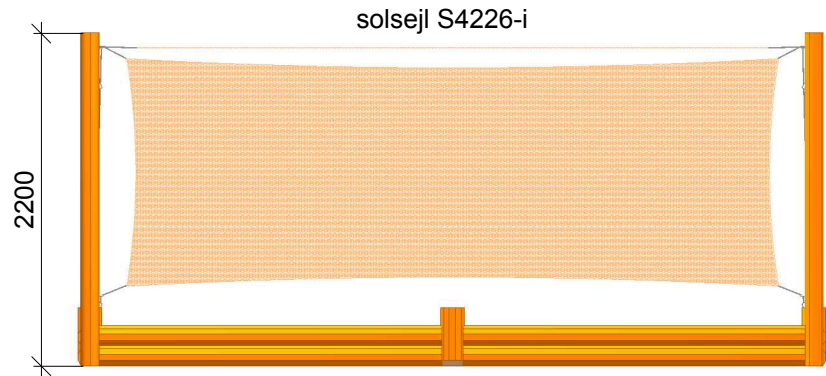

| | |
|-----------------------|--------|
| NORLEG | |
| Sandkasse med solsejl | |
| T9734 | |
| Dato 16.11.2015 | REV. - |

< 600

≥ EN 1176

This drawing is the property of NORLEG and pursuant to current legislation may not be copied, transferred to or used by any third party. Should this drawing be used, a fee of 10% of the assumed contract price will be charged.