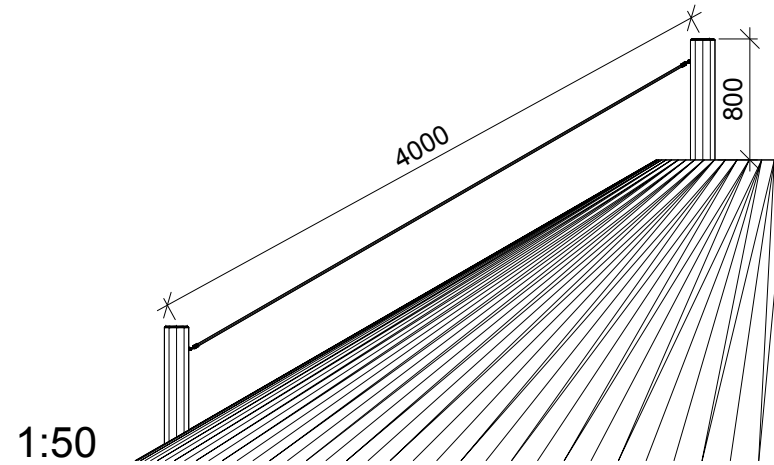

NORLEG	
Tovopgang 400 cm	
LE 20915	
29.10.2009	REV. -

< 600

≥ EN 1176

NORLEG - 3D

Tovopgang 400 cm

LE 20915

29.10.2009

REV. -

NORLEG - Mont.	
Tovopgang 400 cm	
LE 20915	
29.10.2009	REV. -

< 600

≥ EN 1176

Mont.p. nr.

4
19

Parts list		
Mrk.	QTY	Part.no
1	2	160-180-1600
2	1	LE26015

This drawing is the property of NORLEG and pursuant to current legislation may not be copied, transferred to or used by any third party. Should this drawing be used, a fee of 10% of the assumed contract price will be charged.