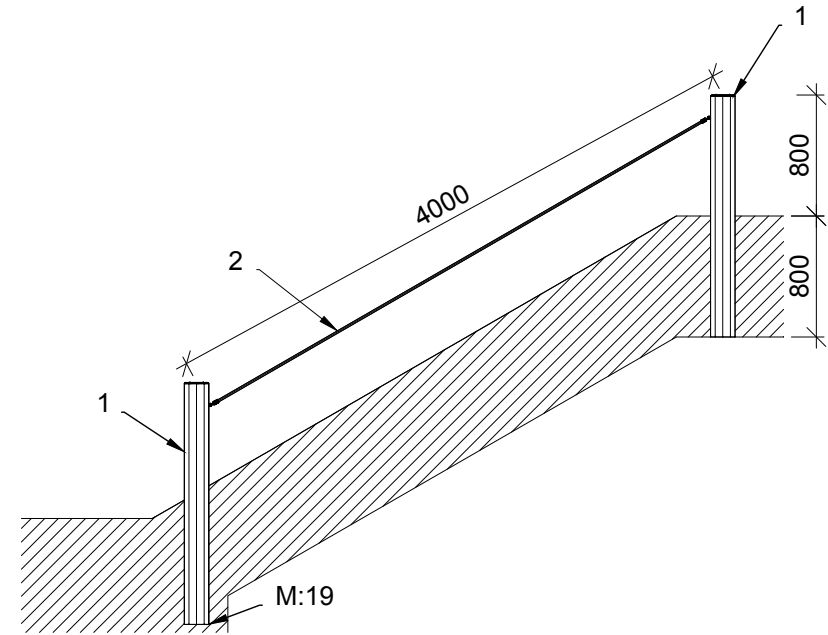

NORLEG	
Tovopgang 400 cm	
LE 20915	
29.10.2009	REV. -

< 600

≥ EN 1176

NORLEG - 3D

Tovopgang 400 cm

LE 20915

29.10.2009

REV. -

NORLEG - Mont.	
Tovopgang 400 cm	
LE 20915	
29.10.2009	REV. -

< 600

≥ EN 1176

Mont.p. nr.

4
19

Parts list		
Mrk.	QTY	Part.no
1	2	160-180-1600
2	1	LE26015

This drawing is the property of NORLEG and pursuant to current legislation may not be copied, transferred to or used by any third party. Should this drawing be used, a fee of 10% of the assumed contract price will be charged.