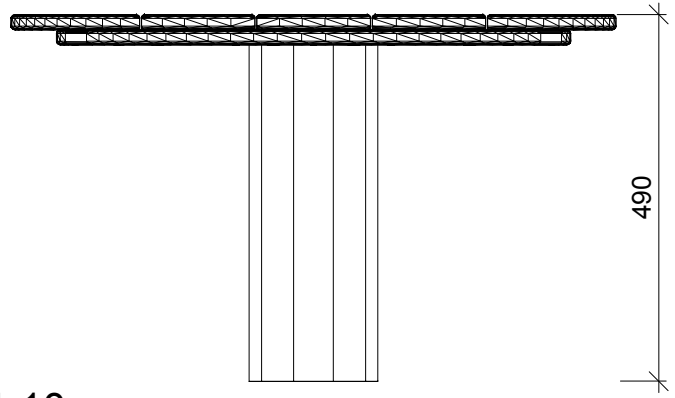

NORLEG	
Rundt sandbord Ø 80 cm	
LE 20896	
10.02.2010	REV. -

< 600

≥ EN 1176

1:10

1:20

This drawing is the property of NORLEG and pursuant to current legislation may not be copied, transferred to or used by any third party. Should this drawing be used, a fee of 10% of the assumed contract price will be charged.

NORLEG	
Rundt sandbord Ø 80 cm	
LE 20896	
10.02.2010	REV. -

< 600

≥ EN 1176

This drawing is the property of NORLEG and pursuant to current legislation may not be copied, transferred to or used by any third party. Should this drawing be used, a fee of 10% of the assumed contract price will be charged.

NORLEG - Mont.	
Rundt sandbord Ø80 cm	
LE 20896	
10.02.2010	REV. -

< 600

≥ EN 1176

Mont.p. nr.

19

1:20