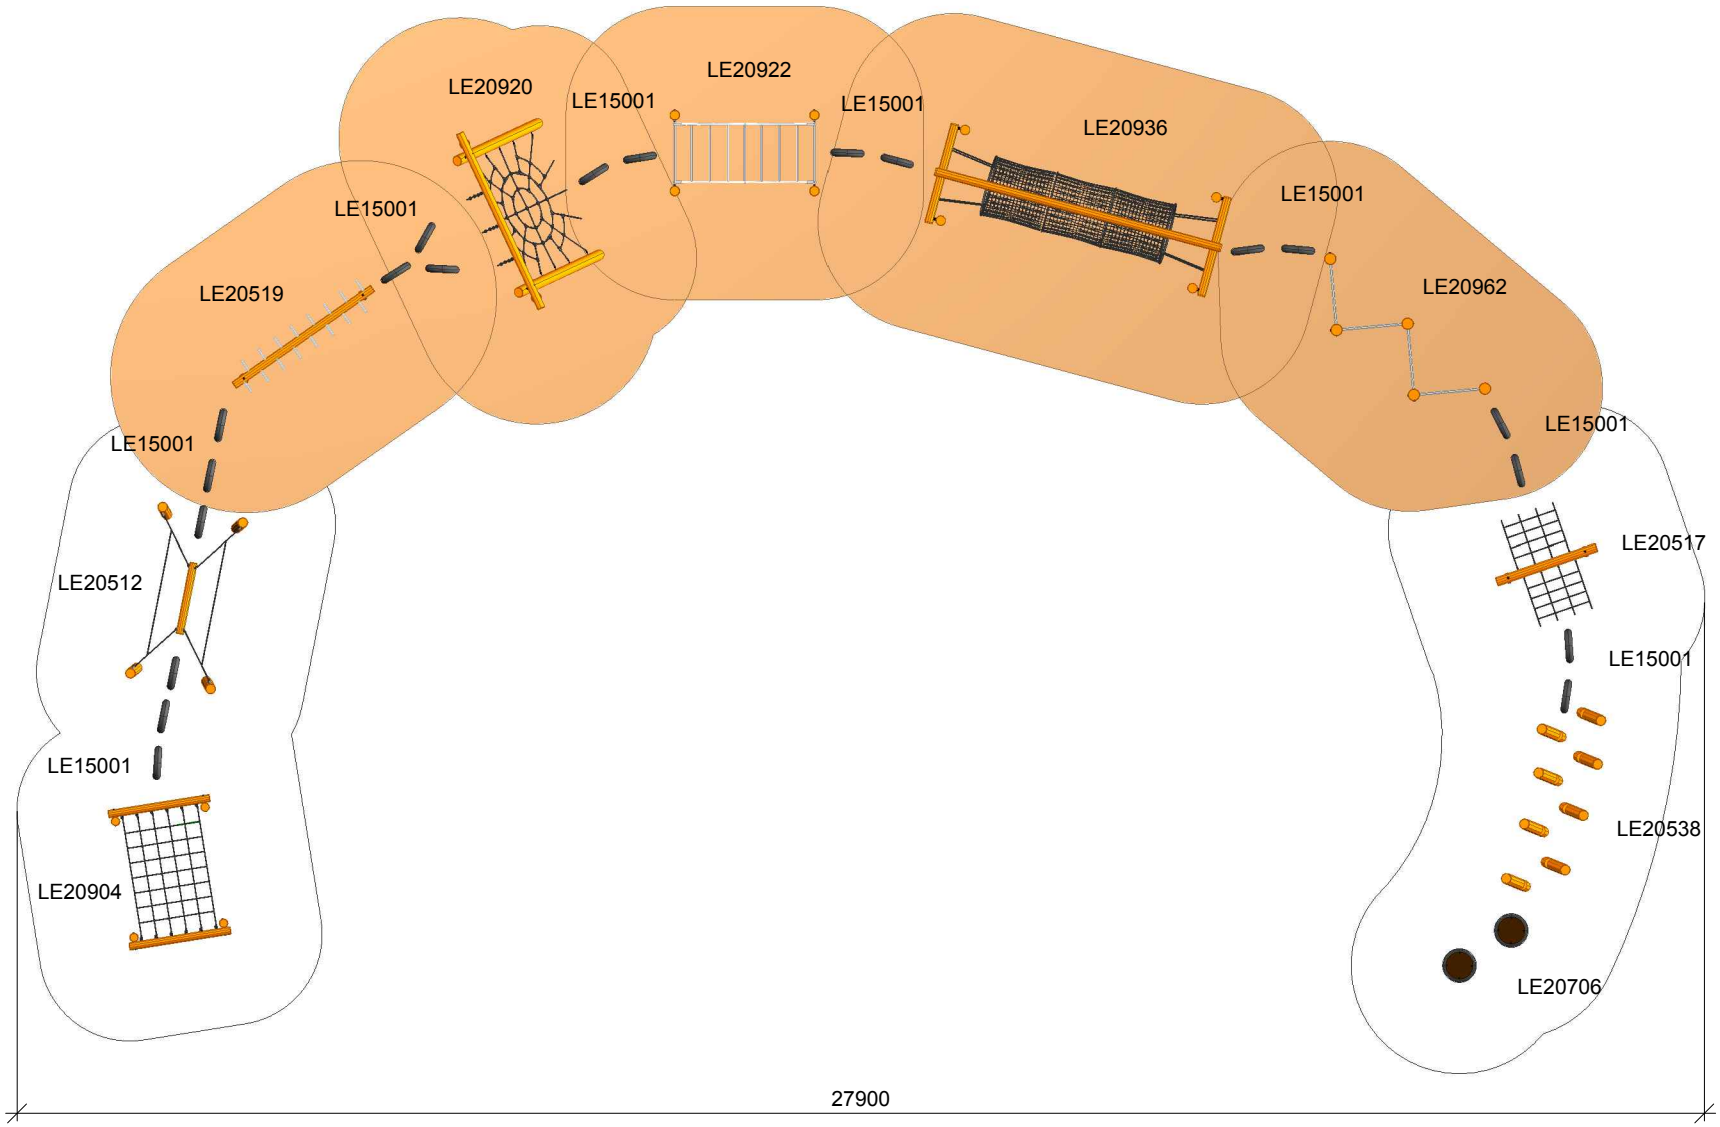

NORLEG	
Robinia motorikbane 6	
LE 20625	
Dato 02.12.2015	REV. -

< 2150

≥ EN 1176

This drawing is the property of NORLEG and pursuant to current legislation may not be copied, transferred to or used by any third party. Should this drawing be used, a fee of 10% of the assumed contract price will be charged.

1:125

NORLEG - 3D

Robinia motorikbane 6

LE 20625

Dato 02.12.2015

REV. -