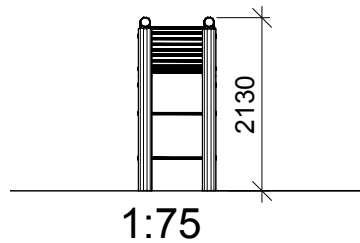

NORLEG	
Robinia galge med skrå armgang	
LE 20547	
23.11.2010	REV. 19.05.2016

< 2150

≥ EN 1176

This drawing is the property of NORLEG and pursuant to current legislation may not be copied, transferred to or used by any third party. Should this drawing be used, a fee of 10% of the assumed contract price will be charged.