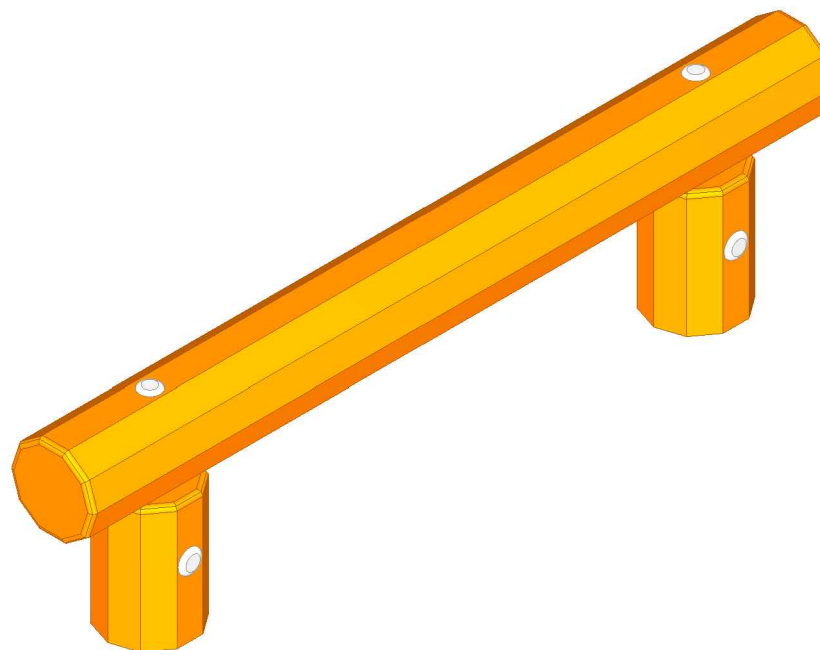

NORLEG	
Robinia balancebom 150x40 cm	
LE 20535	
13.12.2011	REV. -

< 600

≥ EN 1176

This drawing is the property of NORLEG and pursuant to current legislation may not be copied, transferred to or used by any third party. Should this drawing be used, a fee of 10% of the assumed contract price will be charged.

NORLEG - 3D

Robinia balancebom 150x40 cm

LE 20535

13.12.2011

REV. -

NORLEG - Mont.	
Robinia balancebom 150x40 cm	
LE 20535	
13.12.2011	REV. -

Mont.p. nr.

1
19