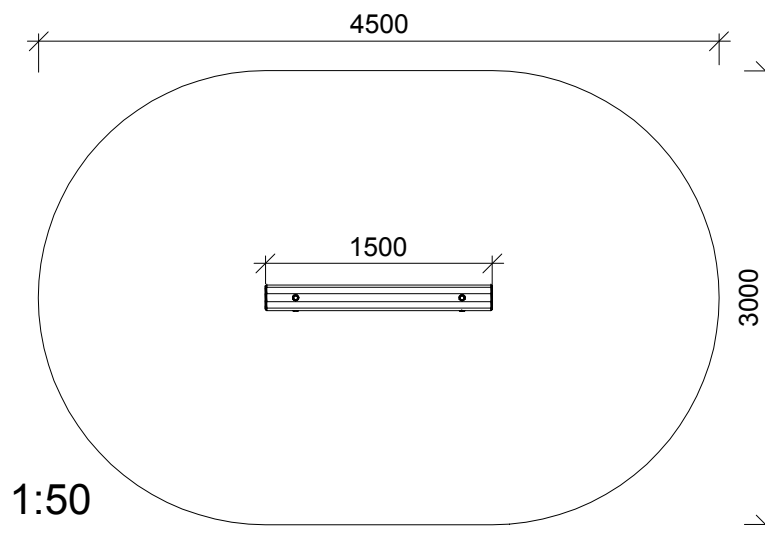

NORLEG	
Robinia balancebom 150x40 cm	
LE 20535	
13.12.2011	REV. -

< 600

≥ EN 1176

This drawing is the property of NORLEG and pursuant to current legislation may not be copied, transferred to or used by any third party. Should this drawing be used, a fee of 10% of the assumed contract price will be charged.

NORLEG - 3D

Robinia balancebom 150x40 cm

LE 20535

13.12.2011

REV. -

NORLEG - Mont.	
Robinia balancebom 150x40 cm	
LE 20535	
13.12.2011	REV. -

Mont.p. nr.

1
19

Parts list		
Mrk.	QTY	Part.no
1	2	160-180-0850
2	1	160-180-1500

This drawing is the property of NORLEG and pursuant to current legislation may not be copied, transferred to or used by any third party. Should this drawing be used, a fee of 10% of the assumed contract price will be charged.