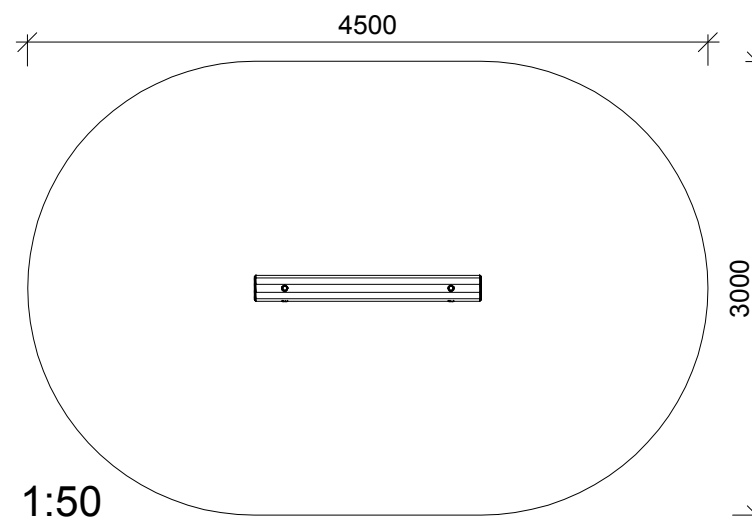

NORLEG	
Robinia balancebom 150x40 cm	
LE 20535	
13.12.2011	REV. -

< 600

≥ EN 1176

This drawing is the property of NORLEG and pursuant to current legislation may not be copied, transferred to or used by any third party. Should this drawing be used, a fee of 10% of the assumed contract price will be charged.

NORLEG - 3D

Robinia balancebom 150x40 cm

LE 20535

13.12.2011

REV. -

NORLEG - Mont.	
Robinia balancebom 150x40 cm	
LE 20535	
13.12.2011	REV. -

Mont.p. nr.

1
19

Parts list		
Mrk.	QTY	Part.no
1	2	160-180-0850
2	1	160-180-1500

This drawing is the property of NORLEG and pursuant to current legislation may not be copied, transferred to or used by any third party. Should this drawing be used, a fee of 10% of the assumed contract price will be charged.