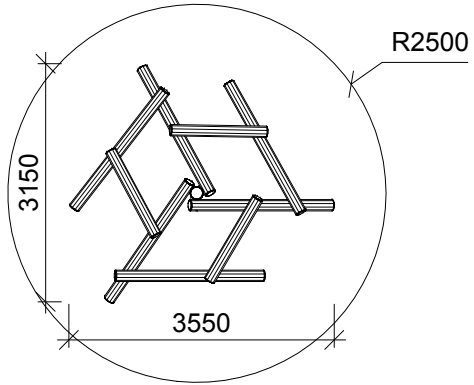

NORLEG	
Robinia kravlepyramide	
LE 20534	
14.12.2011	REV. 10.10.2016

< 750

≥ EN 1176

1:50

1:100

This drawing is the property of NORLEG and pursuant to current legislation may not be copied, transferred to or used by any third party. Should this drawing be used, a fee of 10% of the assumed contract price will be charged.