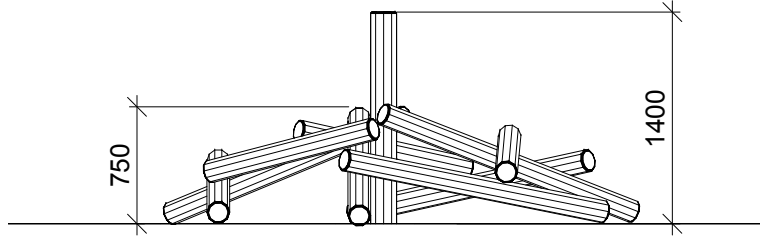

NORLEG	
Robinia kravlepyramide	
LE 20534	
14.12.2011	REV. 10.10.2016

< 750

≥ EN 1176

1:50

1:100

This drawing is the property of NORLEG and pursuant to current legislation may not be copied, transferred to or used by any third party. Should this drawing be used, a fee of 10% of the assumed contract price will be charged.