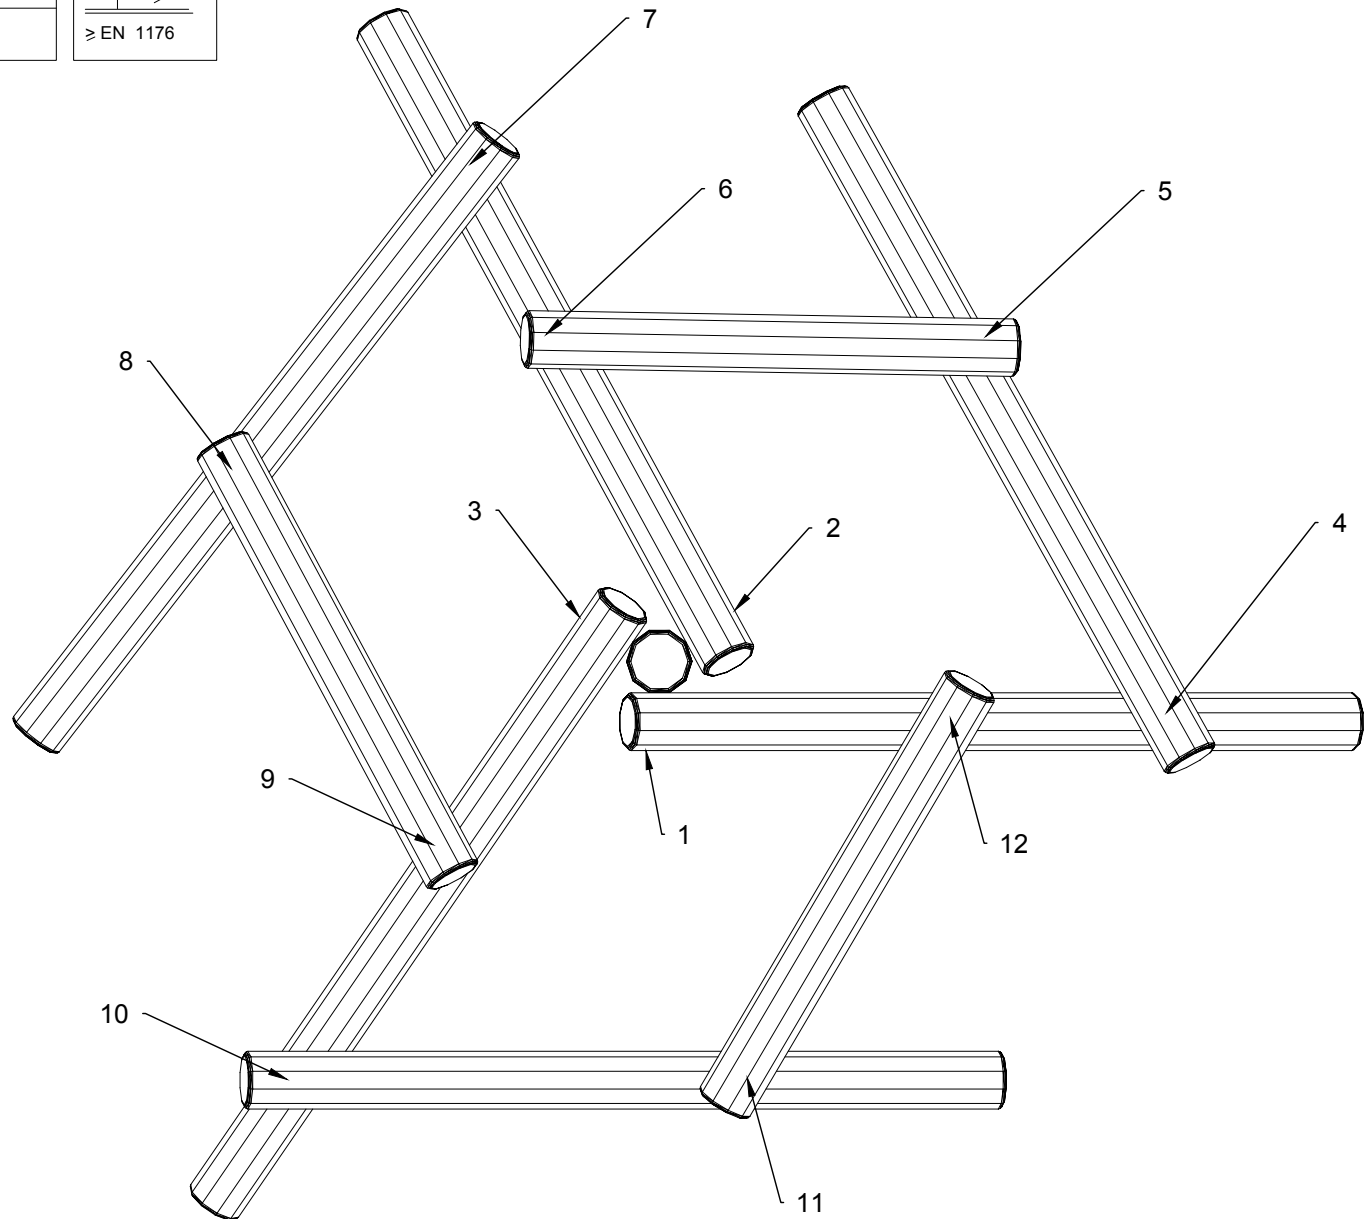

NORLEG	
Robinia kravlepyramide	
LE 20534	
14.12.2011	REV. 10.10.2016

< 750

≥ EN 1176

1:50

1:100

This drawing is the property of NORLEG and pursuant to current legislation may not be copied, transferred to or used by any third party. Should this drawing be used, a fee of 10% of the assumed contract price will be charged.

NORLEG - 3D	
Robinia kravlepyramide	
LE 20534	
14.12.2011	REV. 10.10.2016

NORLEG - Mont.	
Robinia kravlepyramide	
LE 20534	
14.12.2011	REV. 10.10.2016

< 750

≥ EN 1176

This drawing is the property of NORLEG and pursuant to current legislation may not be copied, transferred to or used by any third party. Should this drawing be used, a fee of 10% of the assumed contract price will be charged.