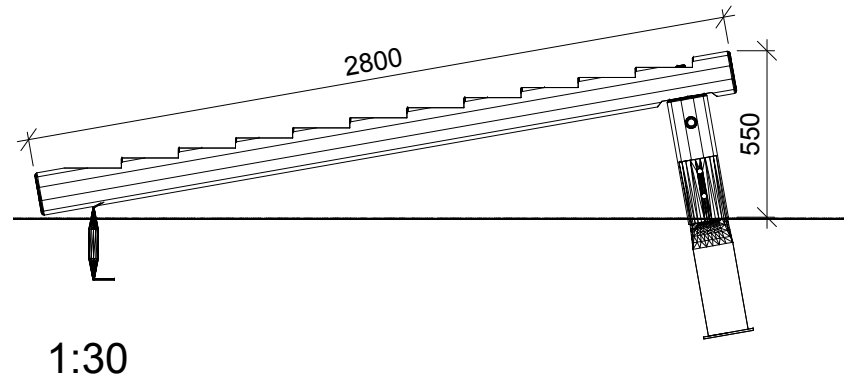

NORLEG	
Balancebom med trin. M:19 D	
LE 20529-V1	
25.01.2018	REV. -

< 600

≥ EN 1176

This drawing is the property of NORLEG and pursuant to current legislation may not be copied, transferred to or used by any third party. Should this drawing be used, a fee of 10% of the assumed contract price will be charged.

NORLEG - Mont.	
Balancebom med trin. M:19 D	
LE 20529-V1	
25.01.2018	REV. -

Mont.p. nr.

1
19 D