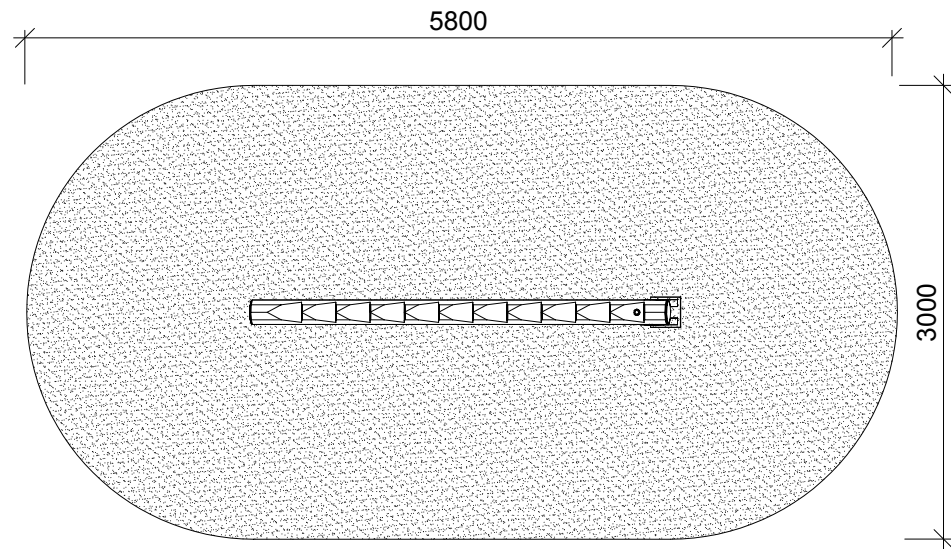

NORLEG	
Balancebom med trin. M:19 D	
LE 20529-V1	
25.01.2018	REV. -

< 600

≥ EN 1176

This drawing is the property of NORLEG and pursuant to current legislation may not be copied, transferred to or used by any third party. Should this drawing be used, a fee of 10% of the assumed contract price will be charged.

NORLEG - Mont.	
Balancebom med trin. M:19 D	
LE 20529-V1	
25.01.2018	REV. -

Mont.p. nr.

1
19 D