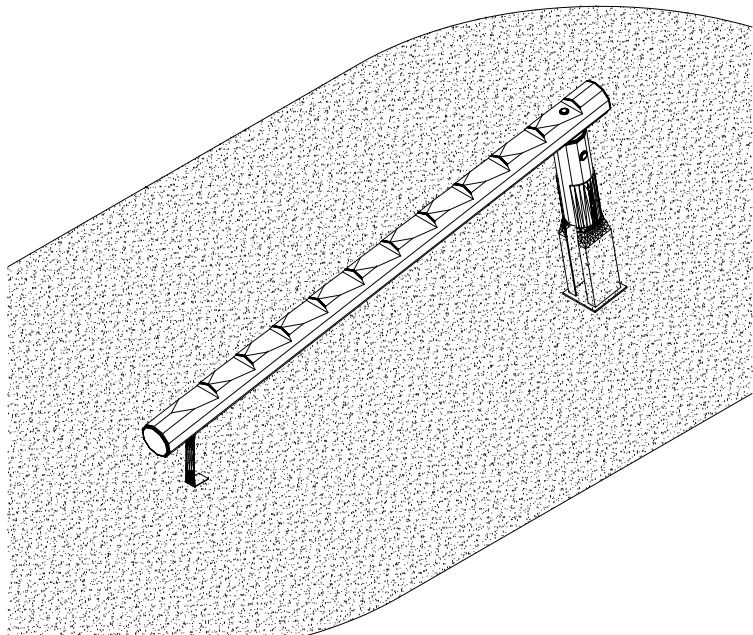

NORLEG	
Balancebom med trin. M:19 D	
LE 20529-V1	
25.01.2018	REV. -

< 600

≥ EN 1176

This drawing is the property of NORLEG and pursuant to current legislation may not be copied, transferred to or used by any third party. Should this drawing be used, a fee of 10% of the assumed contract price will be charged.

NORLEG - Mont.	
Balancebom med trin. M:19 D	
LE 20529-V1	
25.01.2018	REV. -

Mont.p. nr.

1
19 D