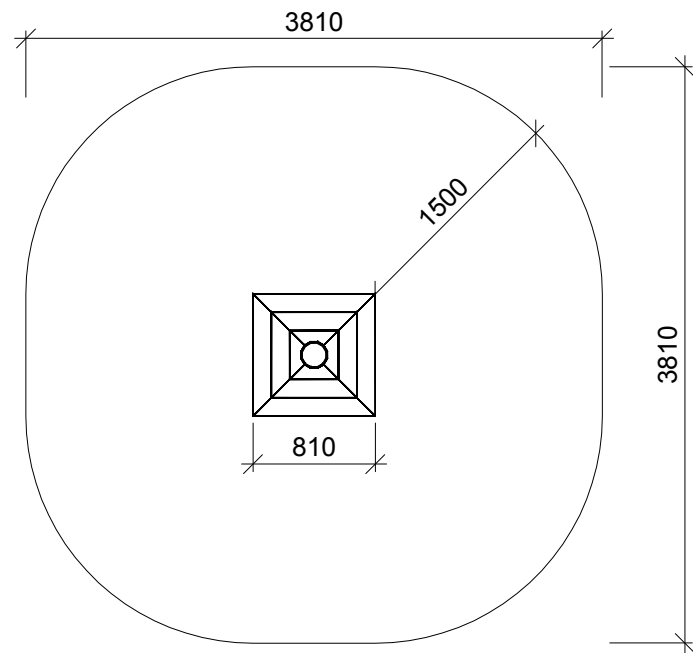

NORLEG	
Robinia pæl med bænk	
LE 20527	
18.03.2015	REV. -

< 600

≥ EN 1176

This drawing is the property of NORLEG and pursuant to current legislation may not be copied, transferred to or used by any third party. Should this drawing be used, a fee of 10% of the assumed contract price will be charged.