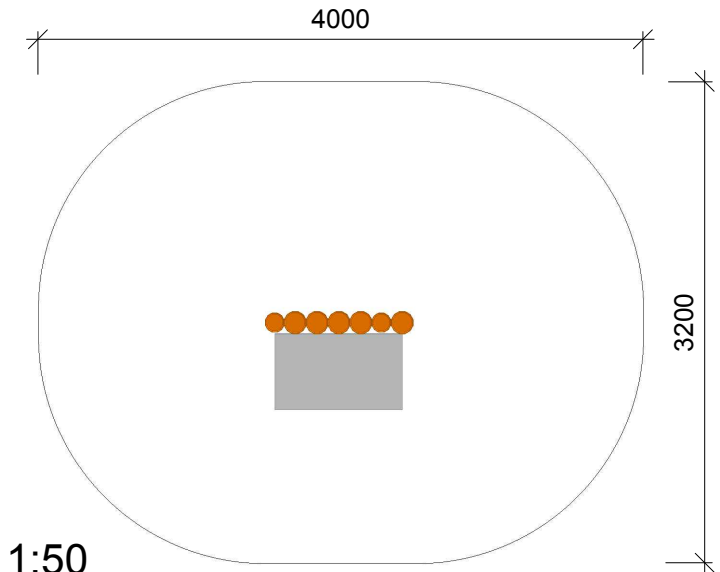

1:50

This drawing is the property of NORLEG and pursuant to current legislation may not be copied, transferred to or used by any third party. Should this drawing be used, a fee of 10% of the assumed contract price will be charged.