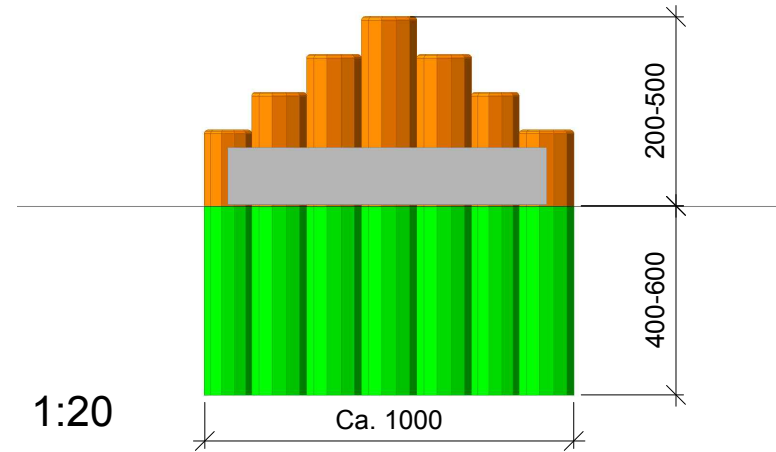

NORLEG - Mont.	
Robinia Palisader	
LE 20524	
05.01.2005	REV. 19.08.2015

< 500

≥ EN 1176

Parts list		
Mrk.	QTY	Part.no
		120-160-0700/1100

1:50