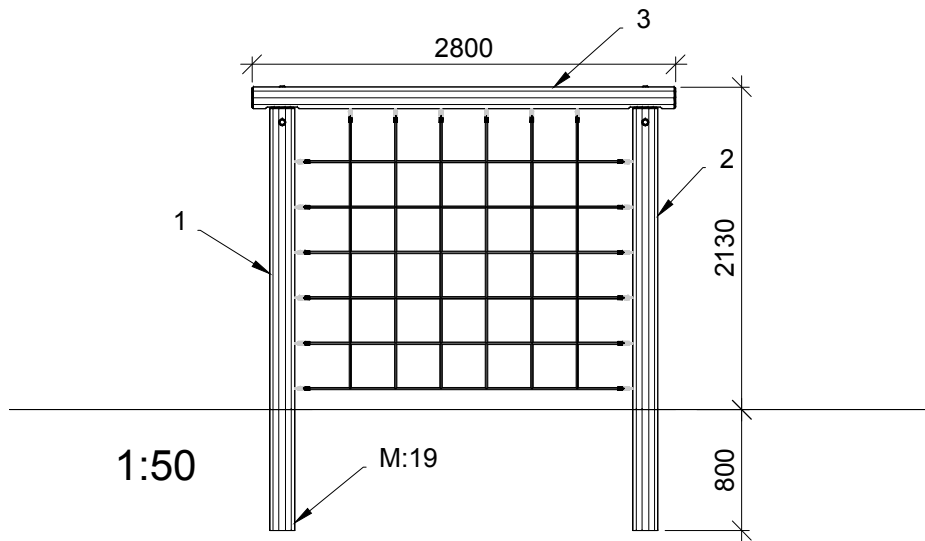

< 2150

≥ EN 1176

Mont.p. nr.

1
4
19

Parts list		
Mrk.	QTY	Part.no
1	1	160-180-2800
2	1	160-180-2800
3	1	120-140-2800
4	1	LE 26032

This drawing is the property of NORLEG and pursuant to current legislation may not be copied, transferred to or used by any third party. Should this drawing be used, a fee of 10% of the assumed contract price will be charged.