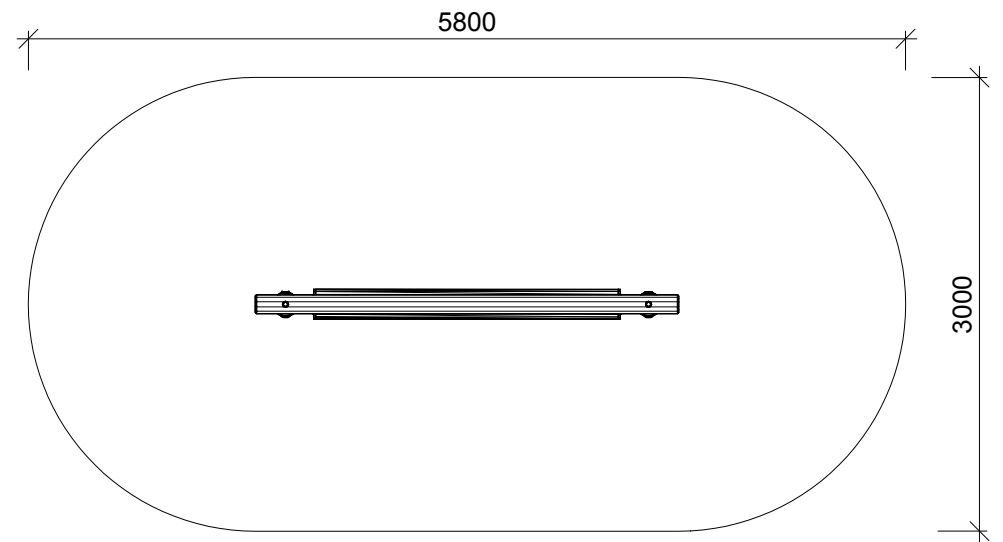

NORLEG	
Robinia galge med rullestamme	
LE 20513	
25.01.2005	REV. 16.02.2016

< 500

≥ EN 1176

This drawing is the property of NORLEG and pursuant to current legislation may not be copied, transferred to or used by any third party. Should this drawing be used, a fee of 10% of the assumed contract price will be charged.

Mont.p. nr.

- 1
- 4
- 19
- 26

Parts list		
Mrk.	QTY	Part.no
1	1	160-180-2800
2	1	160-180-2800
3	1	120-140-2800
4	1	LE 11240
5	1	LE 26034

1:50